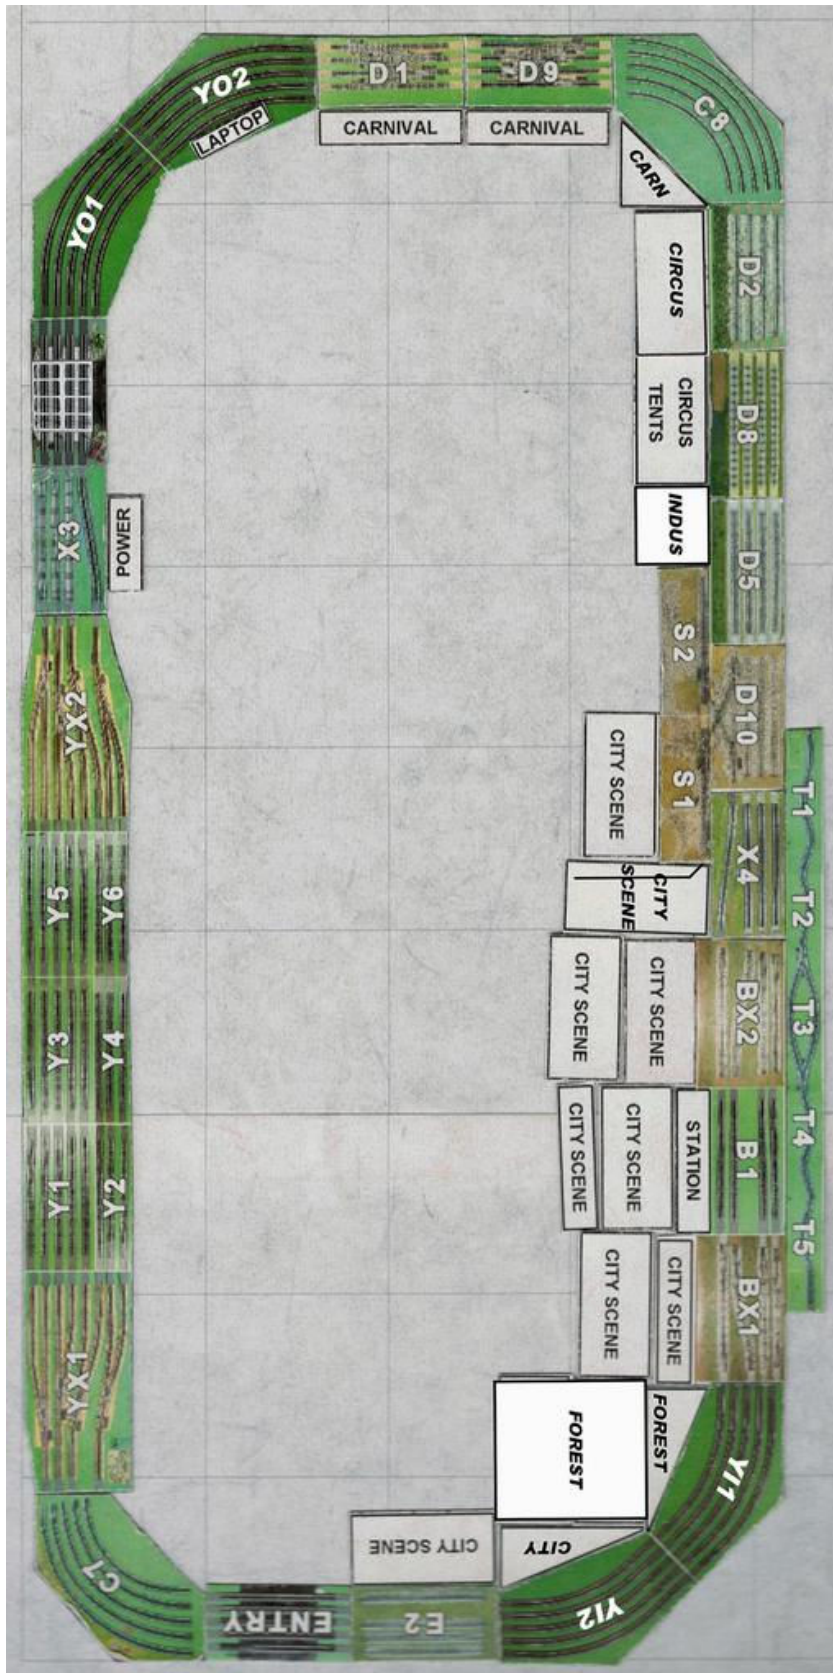

# 6 x 5 L – SAMRA Model Railroad Jamboree – January, 2015

# 6 x 1 – New Braunfels Model Railroad Jamboree – April, 2015

# 11 x 4 – San Antonio Train Show – October, 2015

# 12 x 7 L – World's Greatest Hobby on Tour – February, 2016