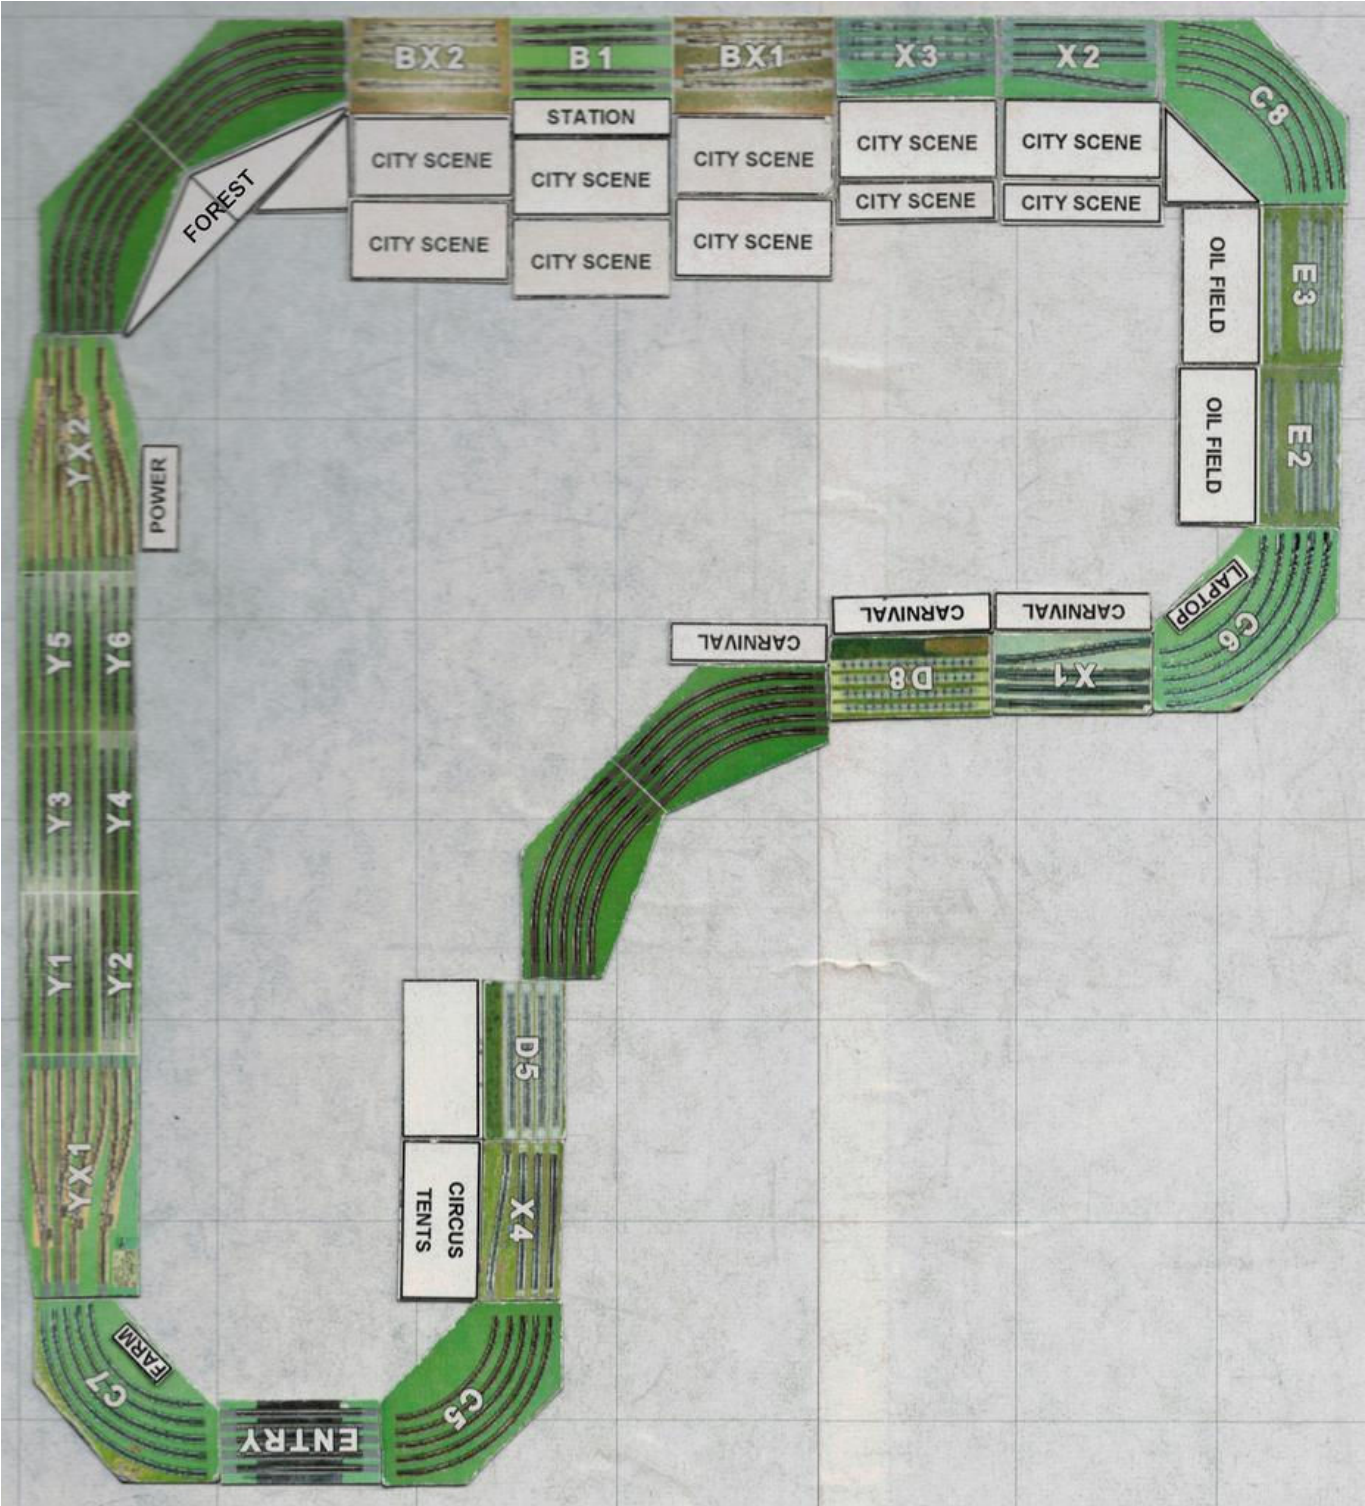

# 6 x 5 L – SAMRA Model Railroad Jamboree – January, 2015

# 6 x 1 – New Braunfels Model Railroad Jamboree – April, 2015

# 11 x 4 – San Antonio Train Show – October, 2015

# 12 x 7 L – World's Greatest Hobby on Tour – February, 2016