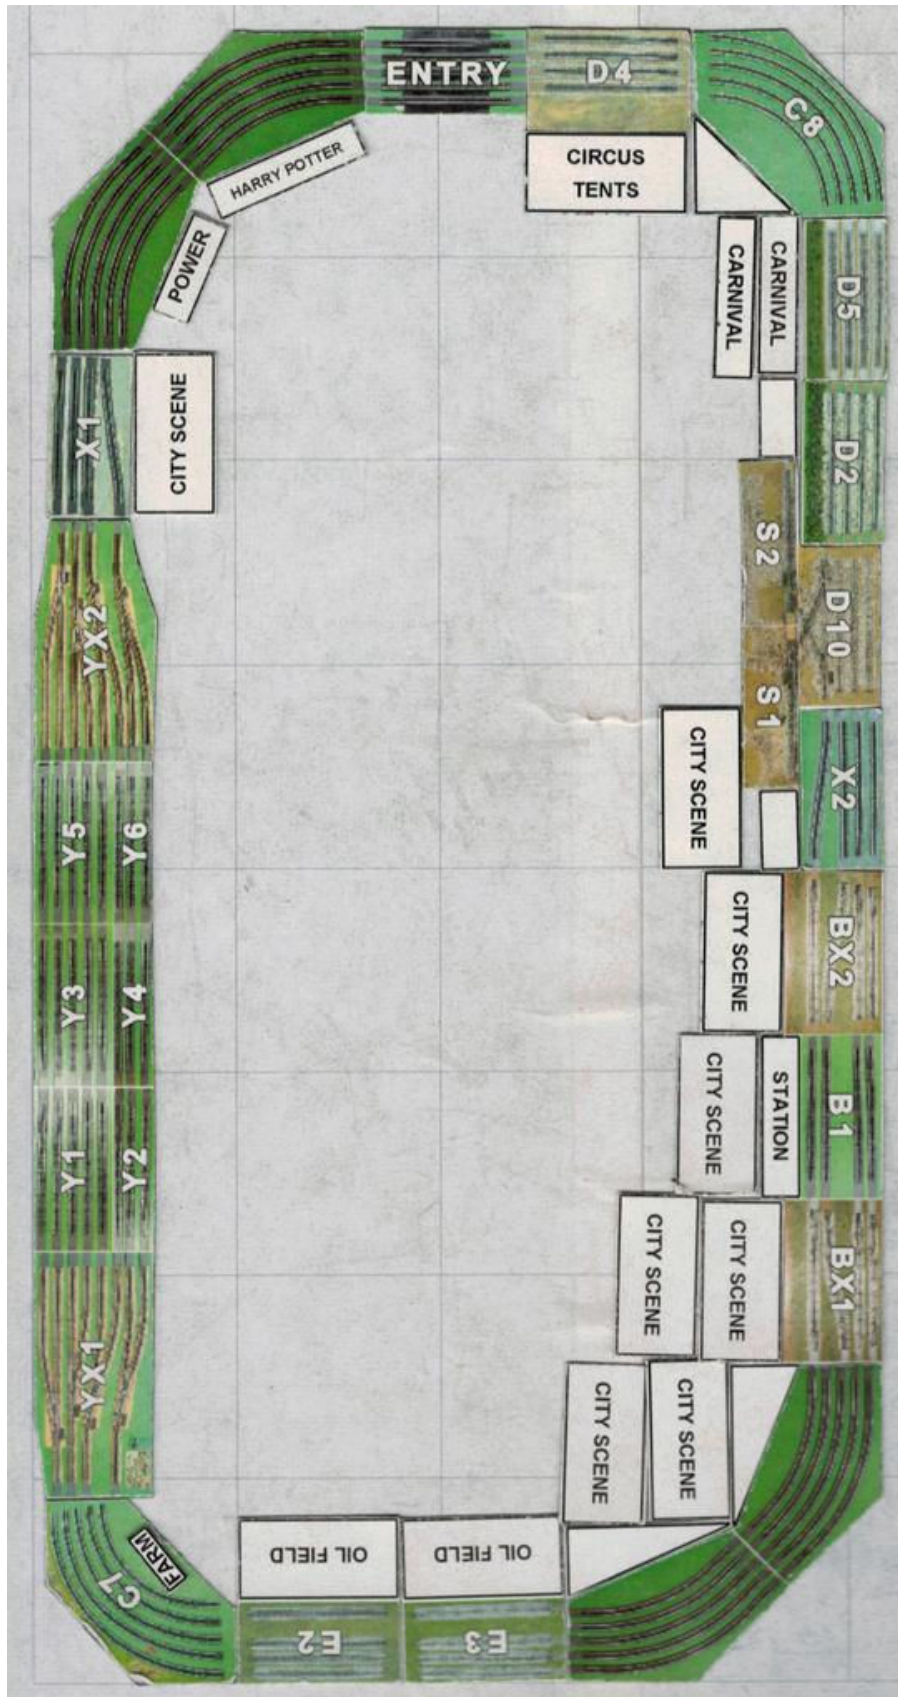

7 x 2 – Big Texas Train Show – September, 2014