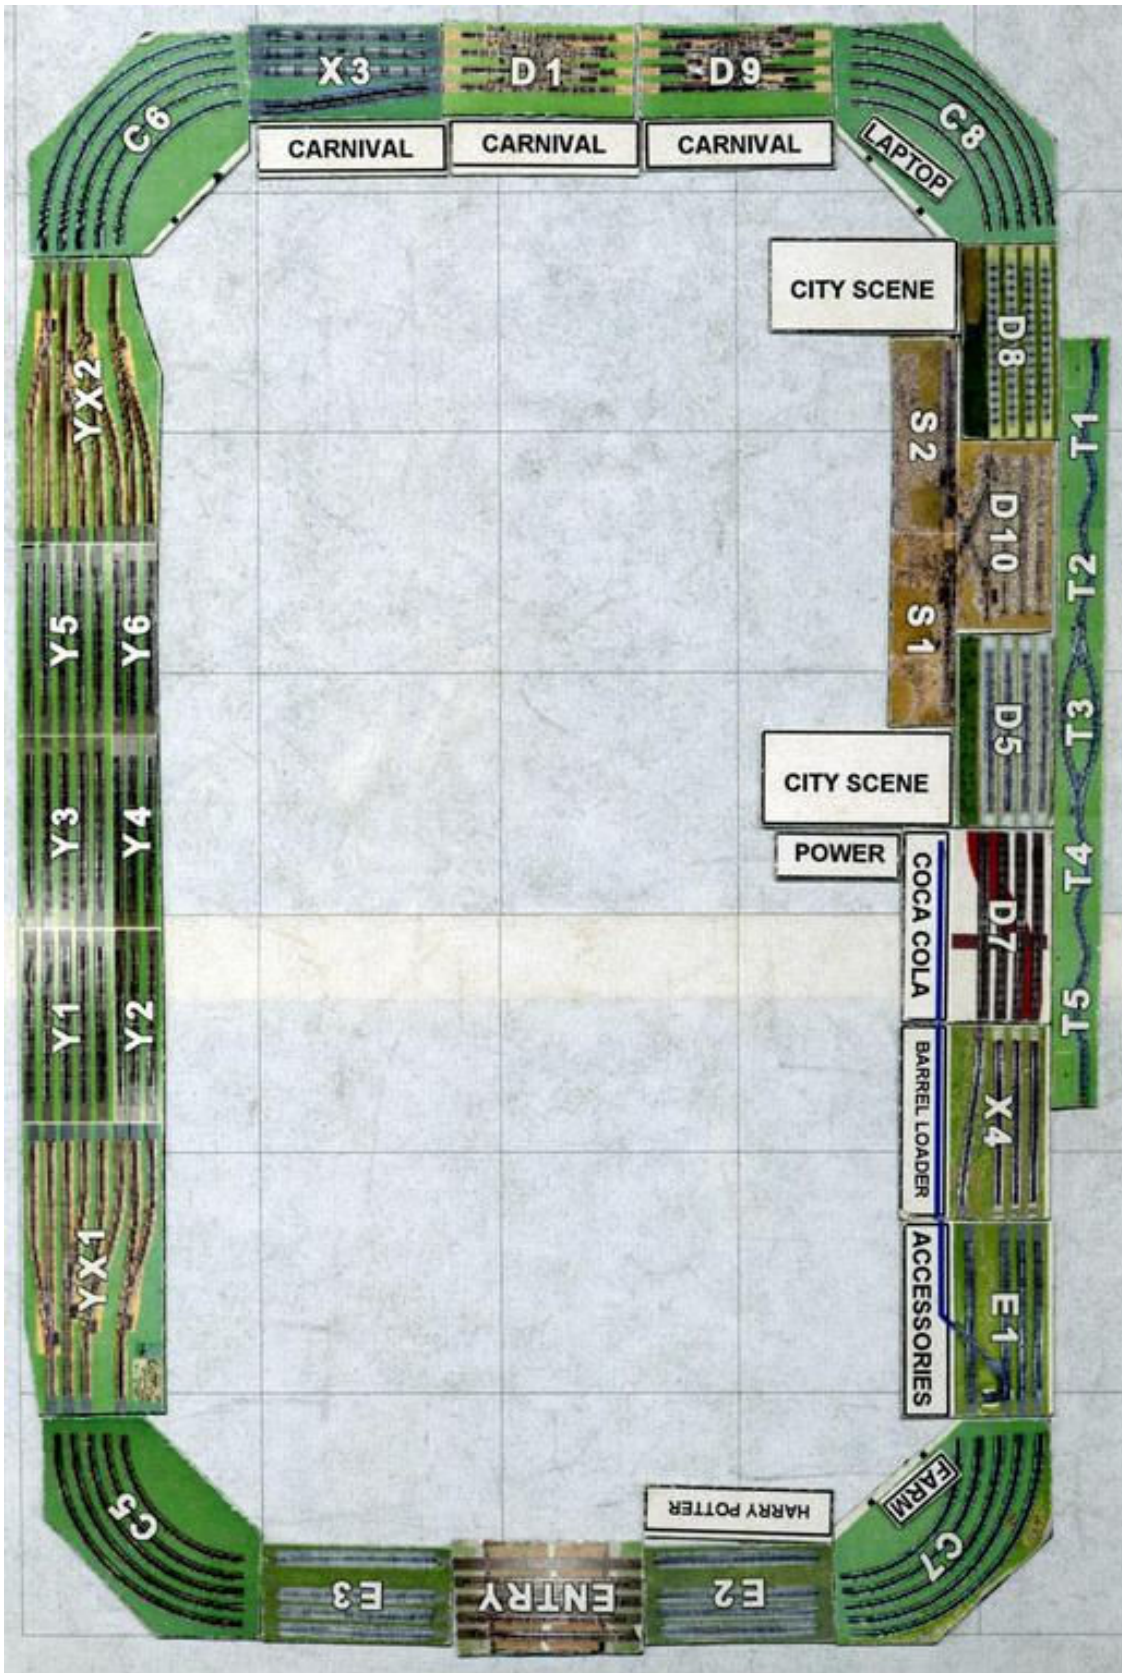

6 x 5 L – SAMRA Model Railroad Jamboree – January, 2012

6 x 3 – New Braunfels Model Railroad Jamboree – March, 2012

6 x 6 S-Curve – San Antonio Train Show (AMRE) – October, 2012

6 x 5 Triangle – World's Greatest Hobby on Tour – January, 2013

9 x 4 – Train Day At the Bullock Museum – March, 2013

6 x 2 – TCA Lone Star Division Train Show & Meet – May, 2013

4 x 2 – Austin Model Railroad Jamboree Layout Tour – October, 2013

3 x 2 – Holiday Layout (Round Rock) – December, 2013 – January 2014