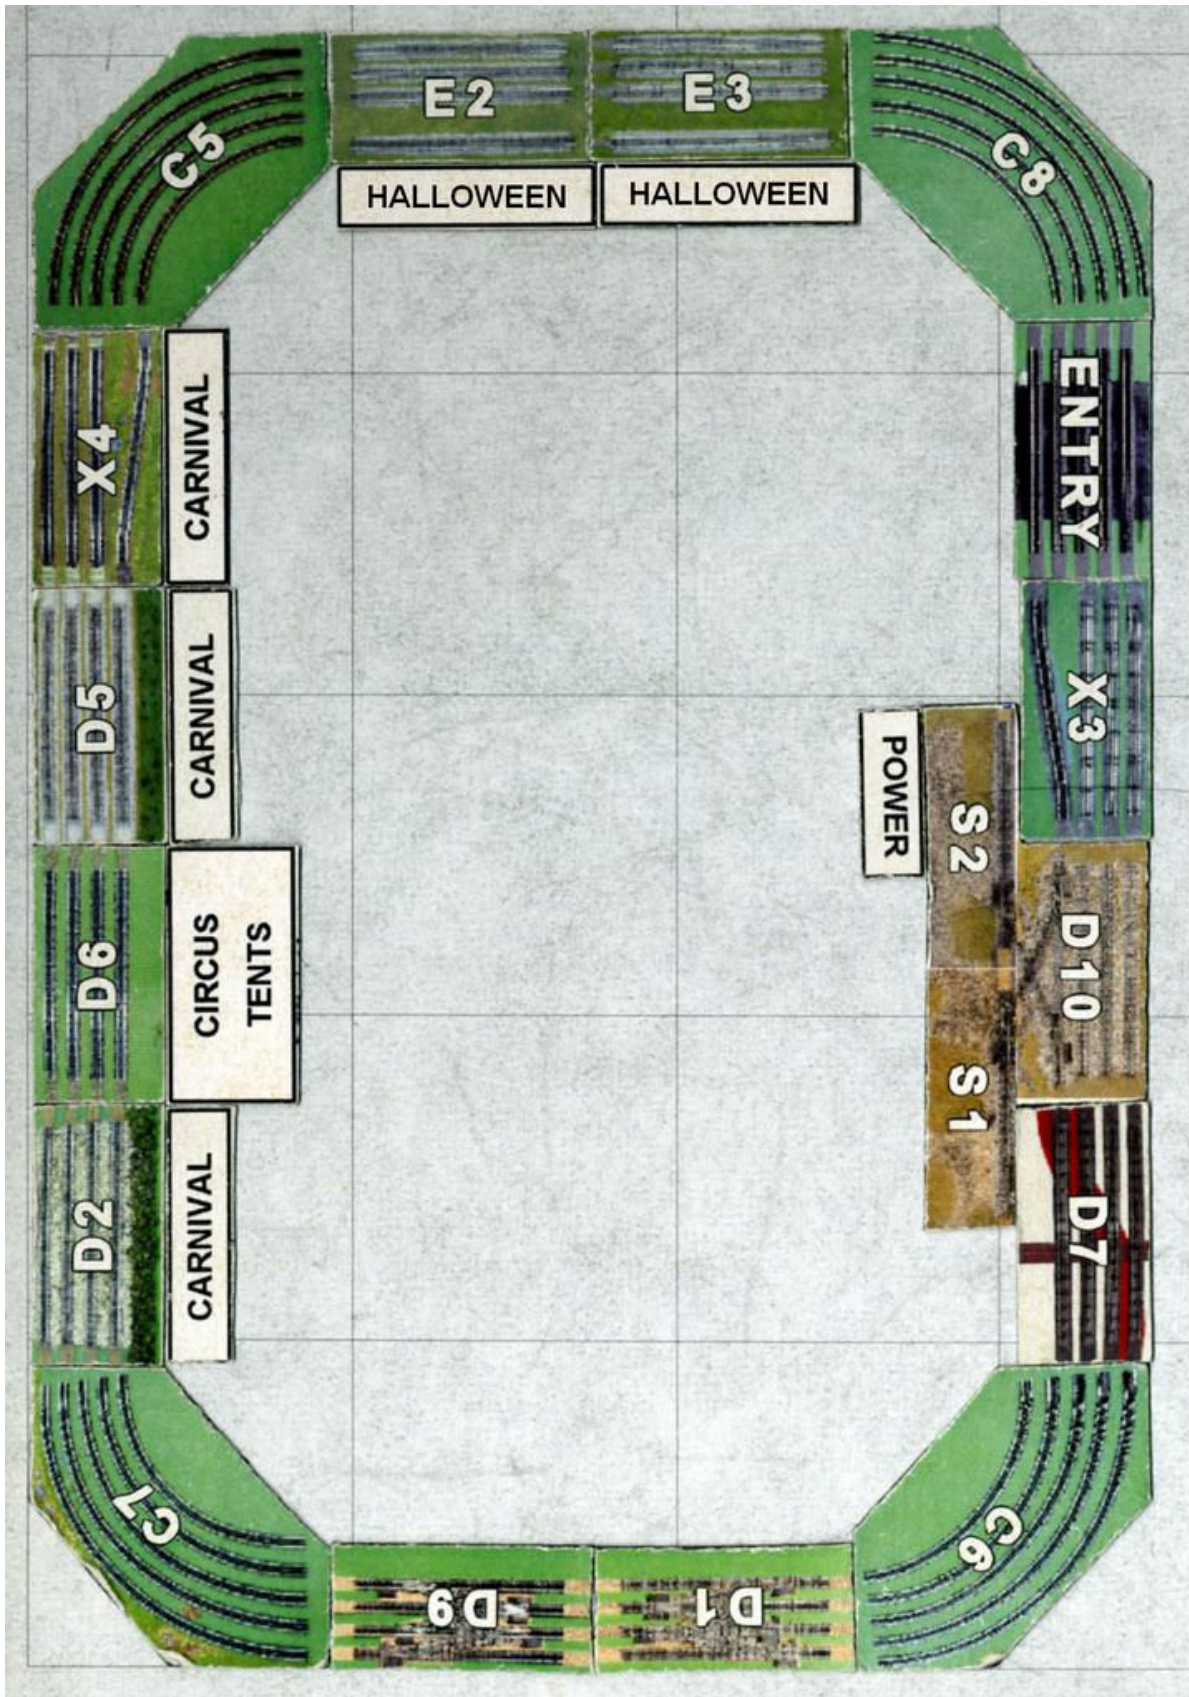

6 x 5 L – SAMRA Model Railroad Jamboree – January, 2012

6 x 3 – New Braunfels Model Railroad Jamboree – March, 2012

6 x 6 S-Curve – San Antonio Train Show (AMRE) – October, 2012

6 x 5 Triangle – World's Greatest Hobby on Tour – January, 2013

9 x 4 – Train Day At the Bullock Museum – March, 2013

6 x 2 – TCA Lone Star Division Train Show & Meet – May, 2013

4 x 2 – Austin Model Railroad Jamboree Layout Tour – October, 2013

3 x 2 – Holiday Layout (Round Rock) – December, 2013 – January 2014