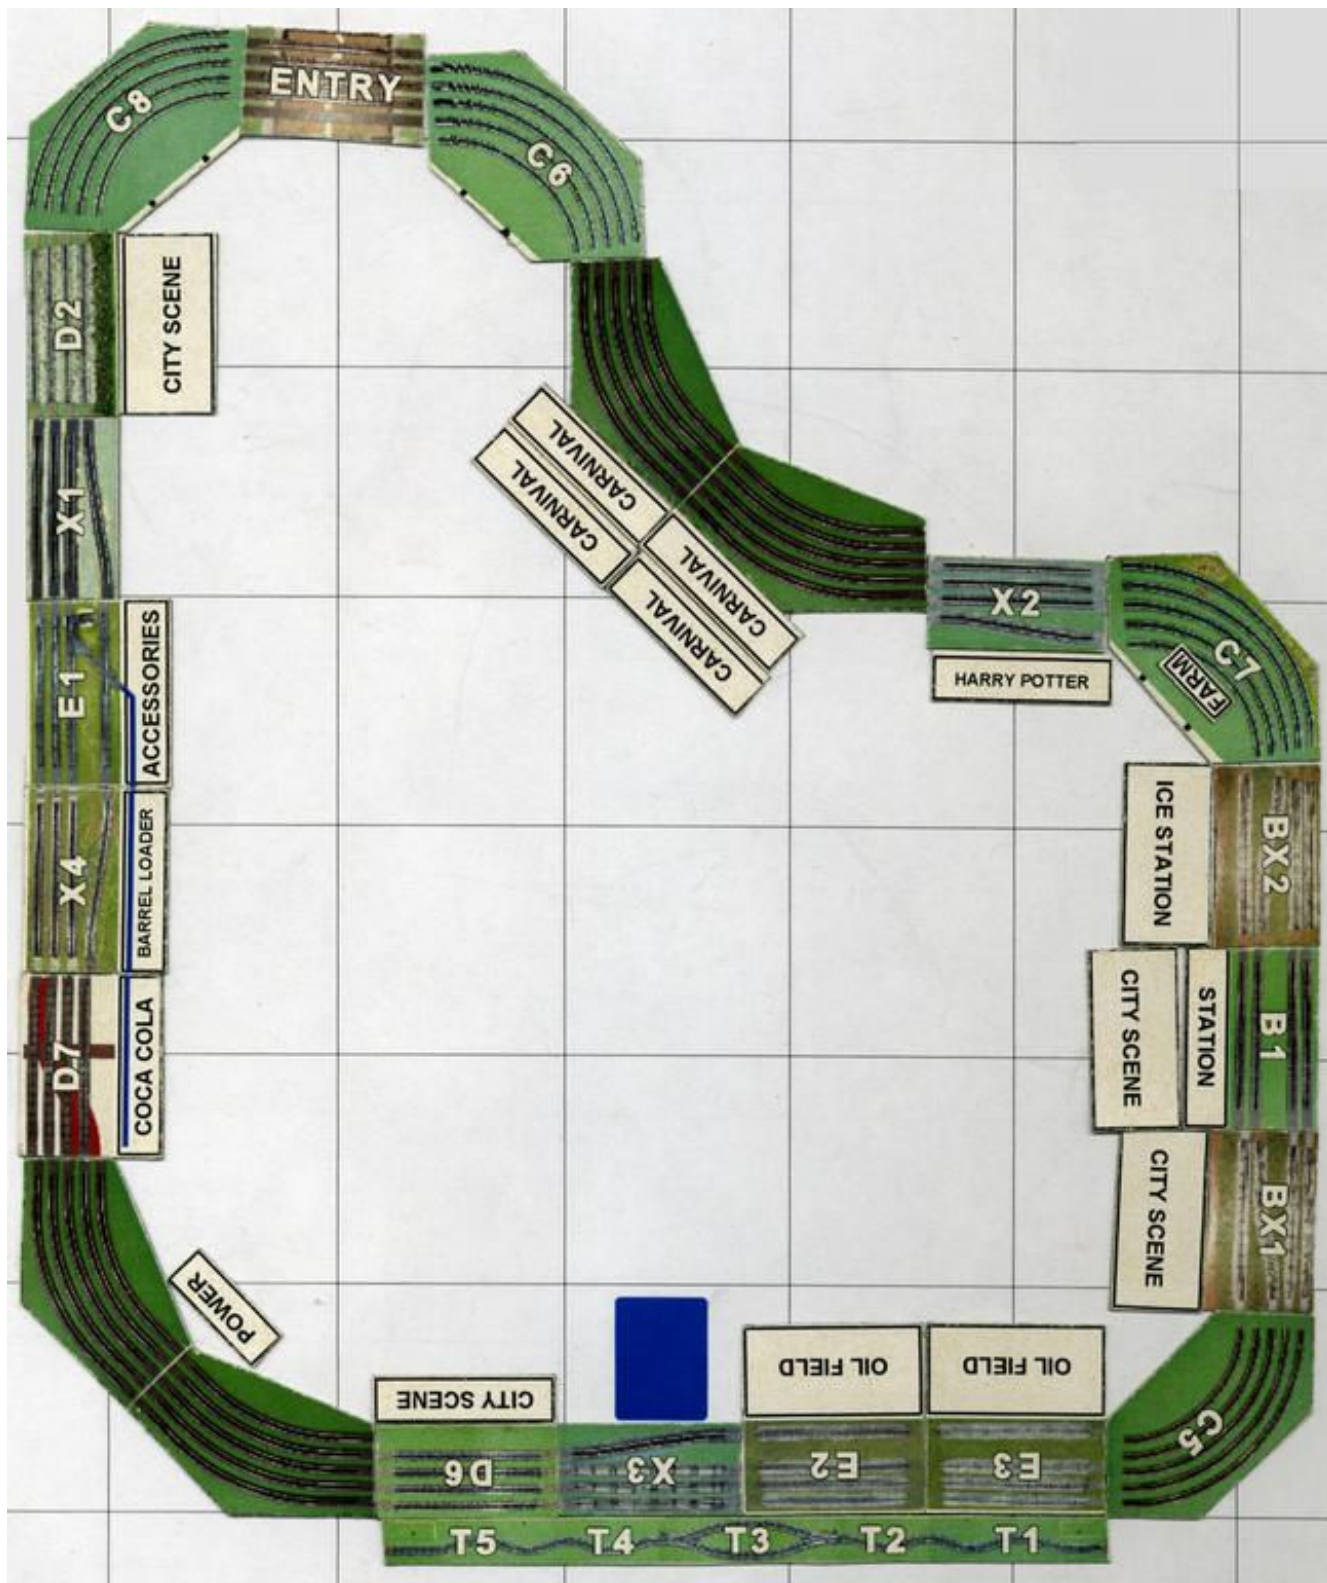

# 5 x 4 L – Holiday Downtown Austin – November, 2010 – January, 2011

# 6 x 5 L – SAMRA Model Railroad Jamboree – January, 2011

2 x 0 – Hearne Depot Grand Opening – April, 2011

2 x 0 – National Train Day – May, 2011

# 6 x 3 L – TCA Train Meet – May, 2011

7 x 3 – Temple Model Train Show – September, 2011

# 9 x 7 S-Curve – The Great Train Expo – October, 2011