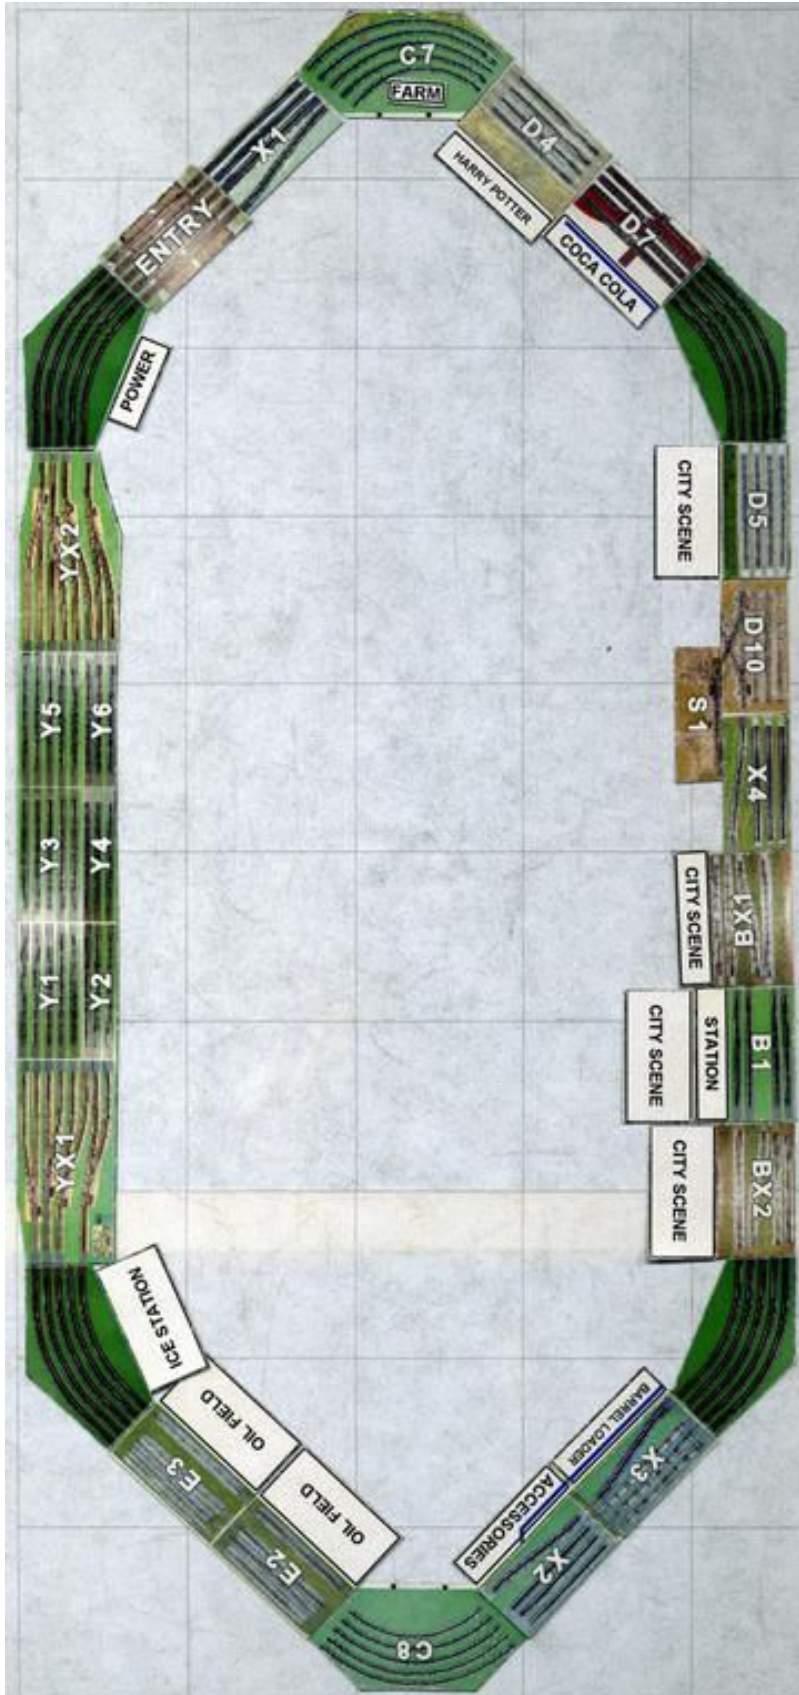

# 6 x 5 L – SAMRA Model Railroad Jamboree – January, 2011

2 x 0 – Hearne Depot Grand Opening – April, 2011

2 x 0 – National Train Day – May, 2011

# 6 x 3 L – TCA Train Meet – May, 2011

7 x 3 – Temple Model Train Show – September, 2011

# 6 x 5 Hex – AMRE Fall Train Show – October, 2011

# 9 x 7 S-Curve – The Great Train Expo – October, 2011