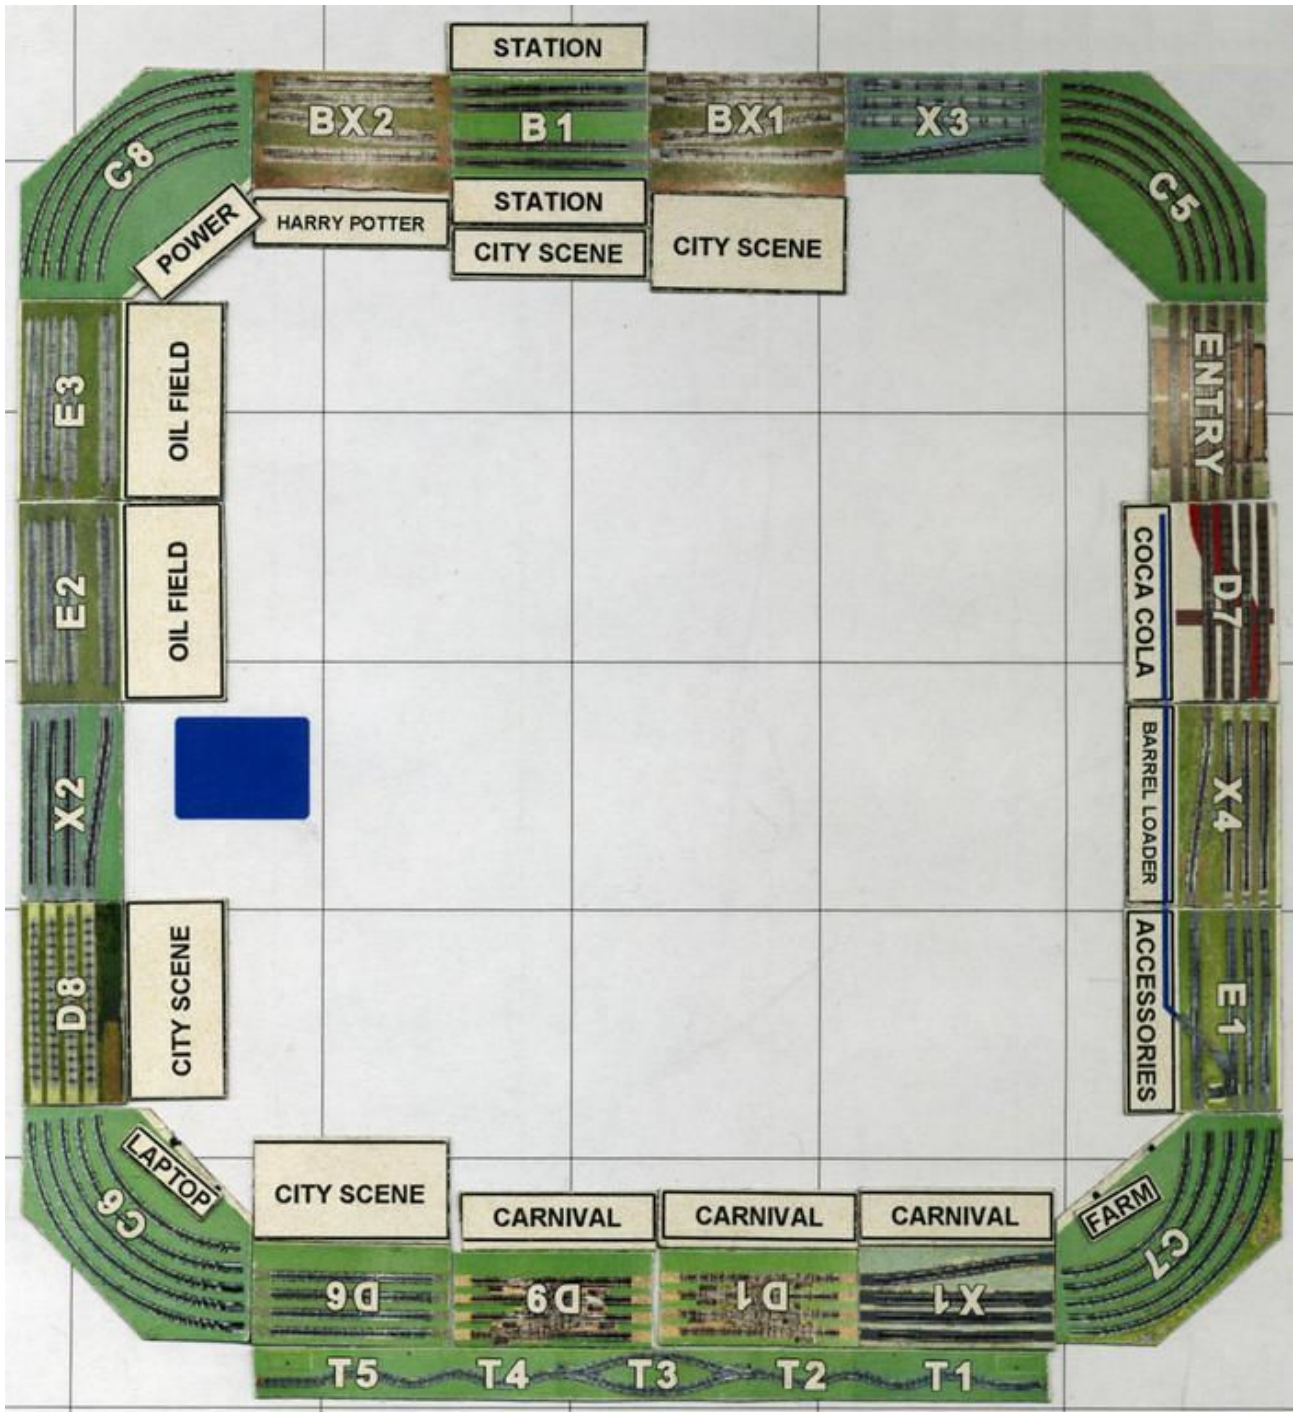

6 x 3 L – Holiday Downtown Austin – November, 2009 – January, 2010

6 x 5 L – SAMRA Model Railroad Jamboree – January, 2010

6 x 4 – New Braunfels Model Railroad Jamboree – March, 2010

6 x 4 L – TCA Train Meet – May, 2010

6 x 4 – TTOS National Convention – August, 2010

9 x 5 L – AMRE Fall Train Show – October, 2010

4 x 4 – Austin Model Railroad Jamboree – October, 2010

7 x 5 New Braunfels Fall Train Show – November, 2010