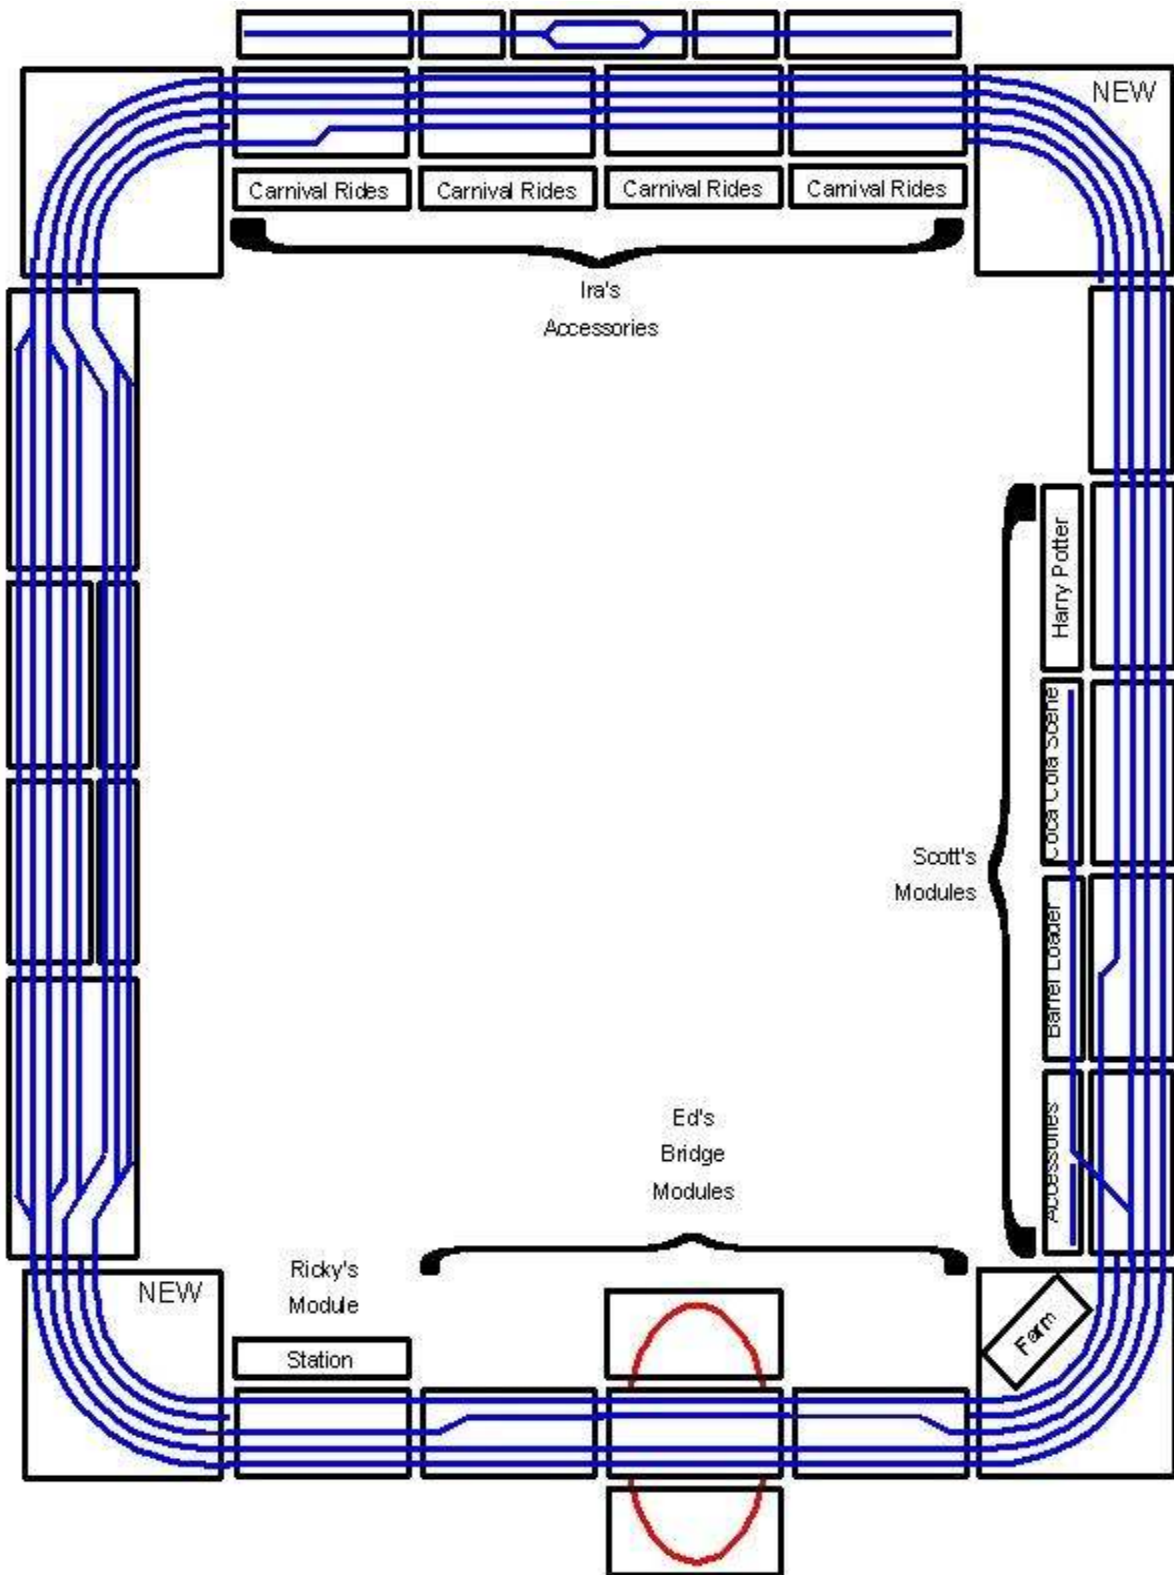

5x2 – Cedar Park – June, 2007

5x4 – Temple – September, 2007

5x3 – AMRE – October, 2007

6x3 – Austin Model Railroad Jamboree – October, 2007

6x5 L – SAMRA Model Railroad Jamboree – January, 2008

7x3 – New Braunfels Model Railroad Jamboree – April, 2008

8x7 L – New Braunfels TCA Train Meet – May, 2008

6x3 – New Braunfels Summer Train Show – August, 2008

8x3 – AMRE Fall Train Show – October, 2008