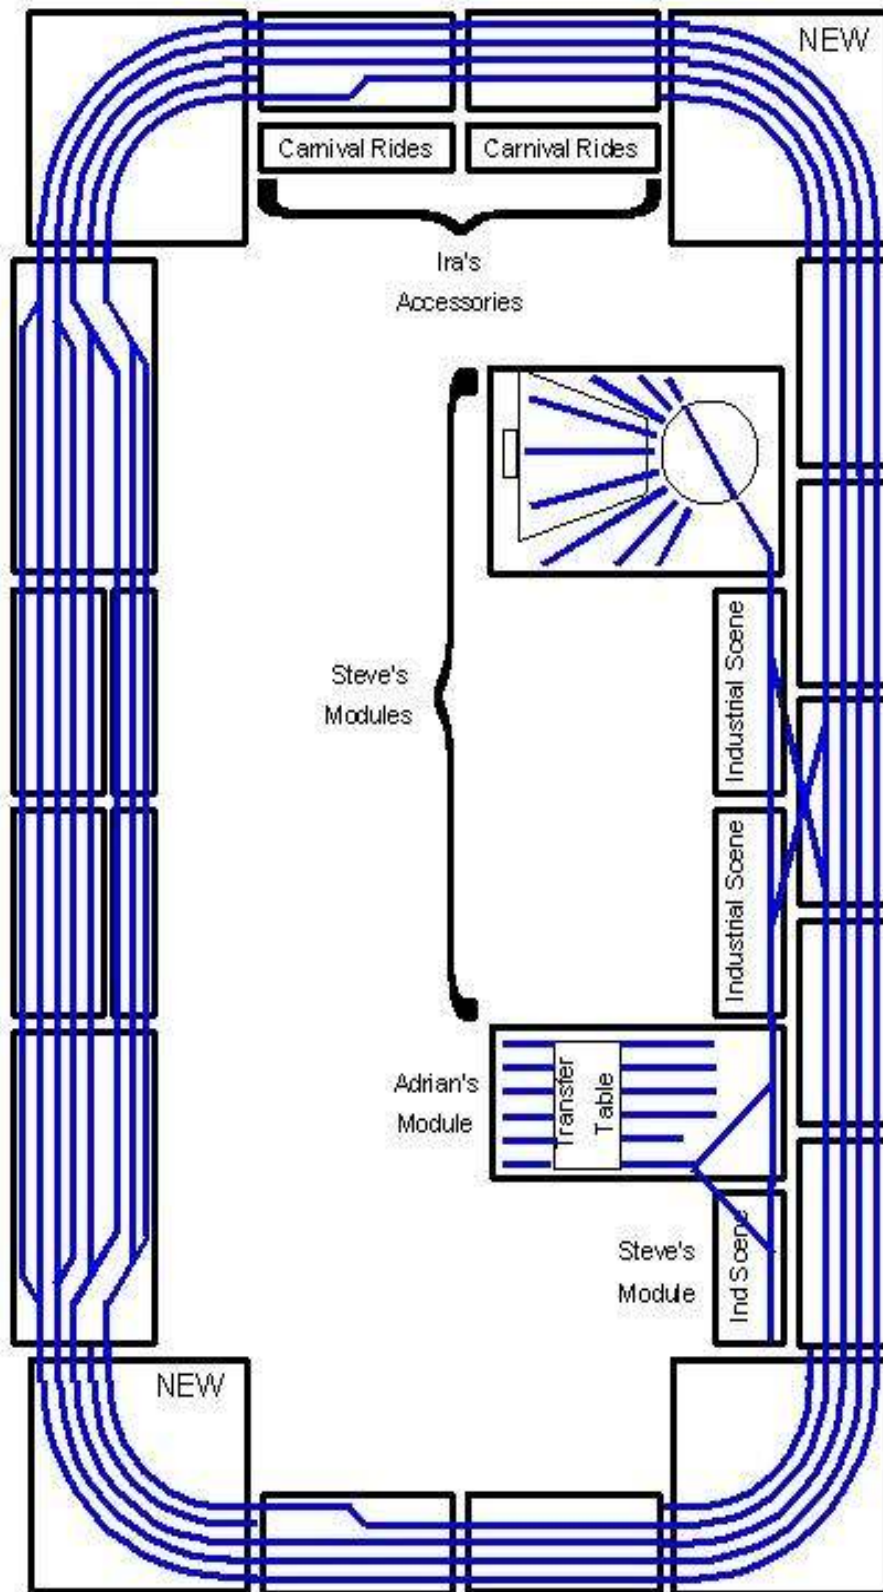

5x2 – Cedar Park – June, 2007

5x4 – Temple – September, 2007

5x3 – AMRE – October, 2007

6x3 – Austin Model Railroad Jamboree – October, 2007

6x5 L – SAMRA Model Railroad Jamboree – January, 2008

7x3 – New Braunfels Model Railroad Jamboree – April, 2008

8x7 L – New Braunfels TCA Train Meet – May, 2008

6x3 – New Braunfels Summer Train Show – August, 2008

8x3 – AMRE Fall Train Show – October, 2008