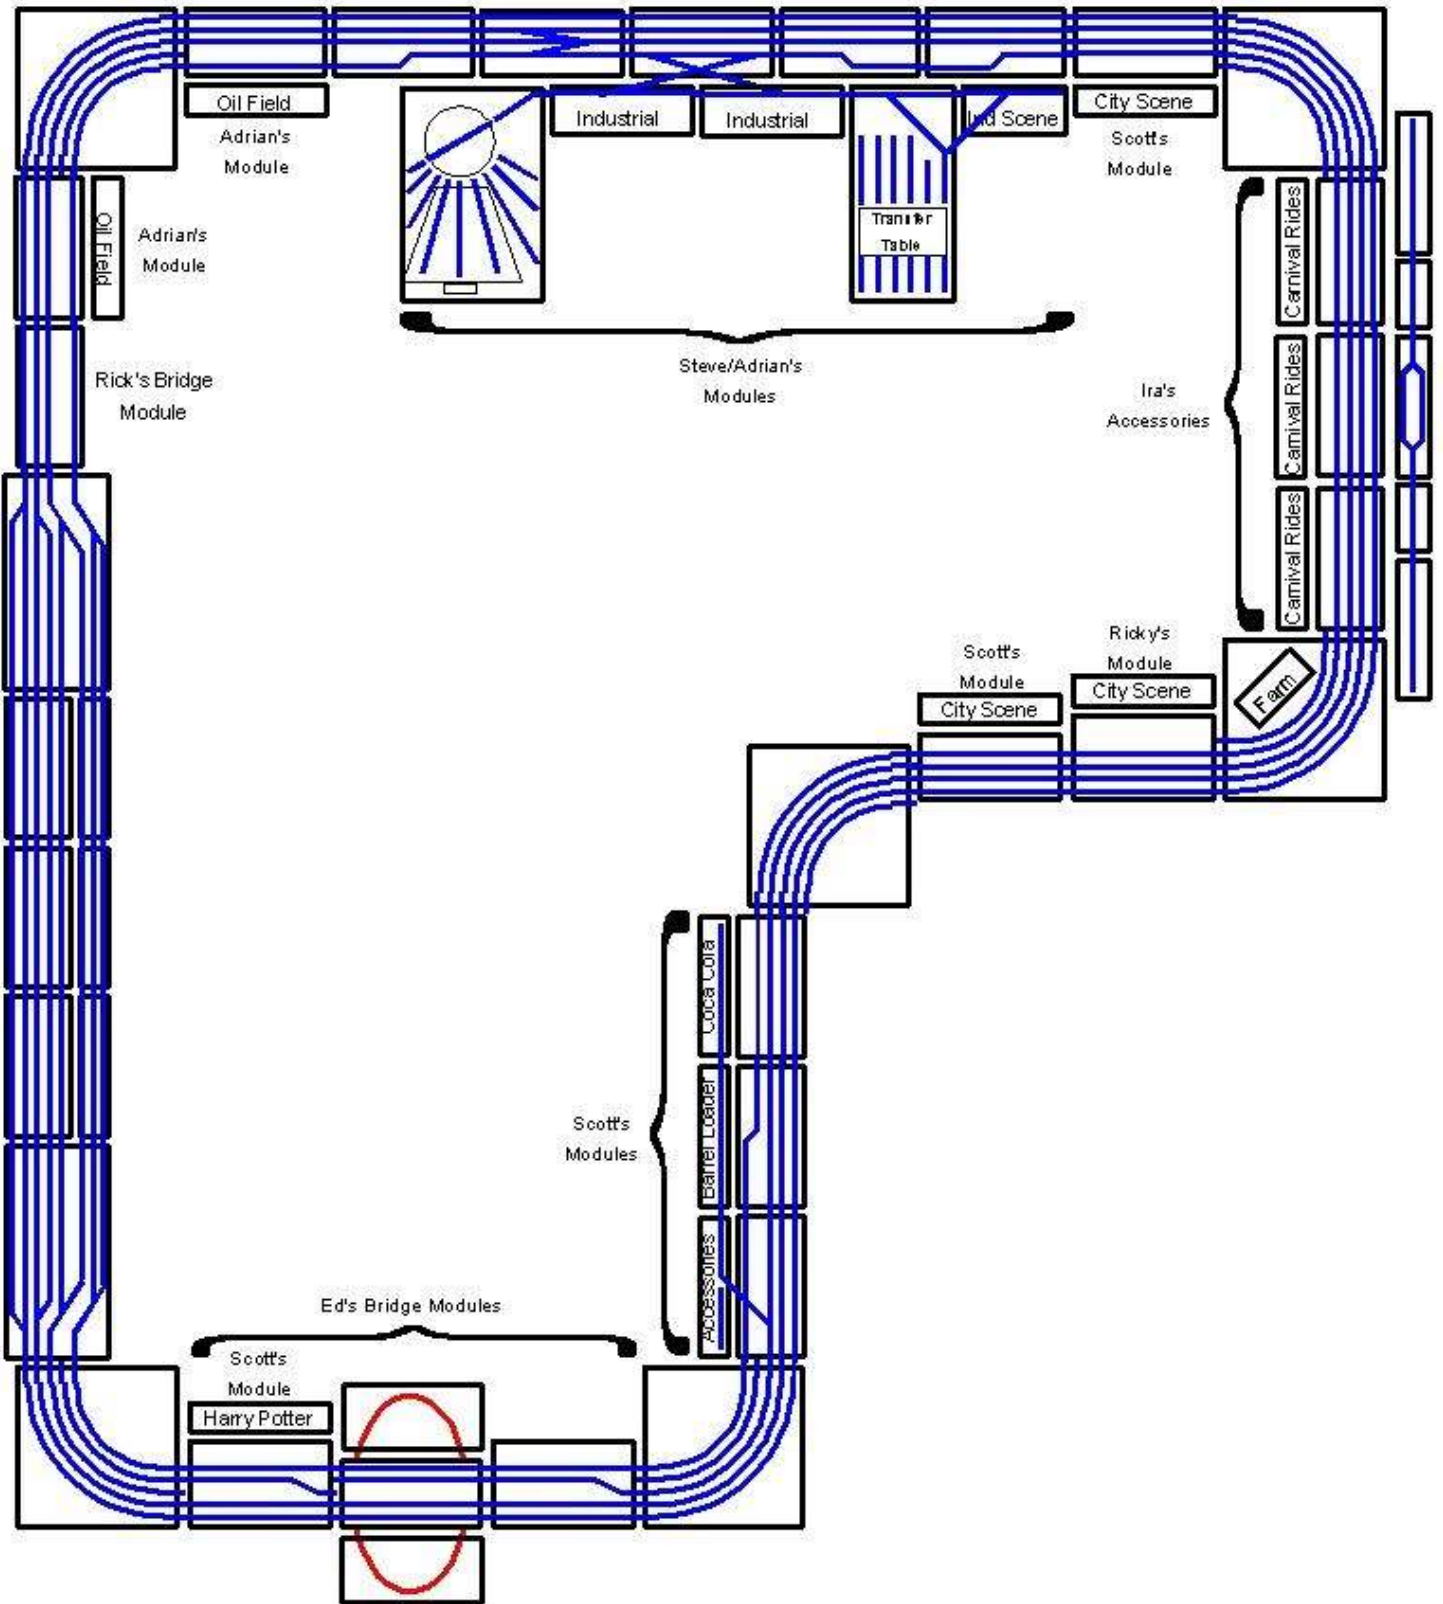

5x2 – Cedar Park – June, 2007

5x4 – Temple – September, 2007

5x3 – AMRE – October, 2007

6x3 – Austin Model Railroad Jamboree – October, 2007

6x5 L – SAMRA Model Railroad Jamboree – January, 2008

7x3 – New Braunfels Model Railroad Jamboree – April, 2008

8x7 L – New Braunfels TCA Train Meet – May, 2008

6x3 – New Braunfels Summer Train Show – August, 2008

8x3 – AMRE Fall Train Show – October, 2008