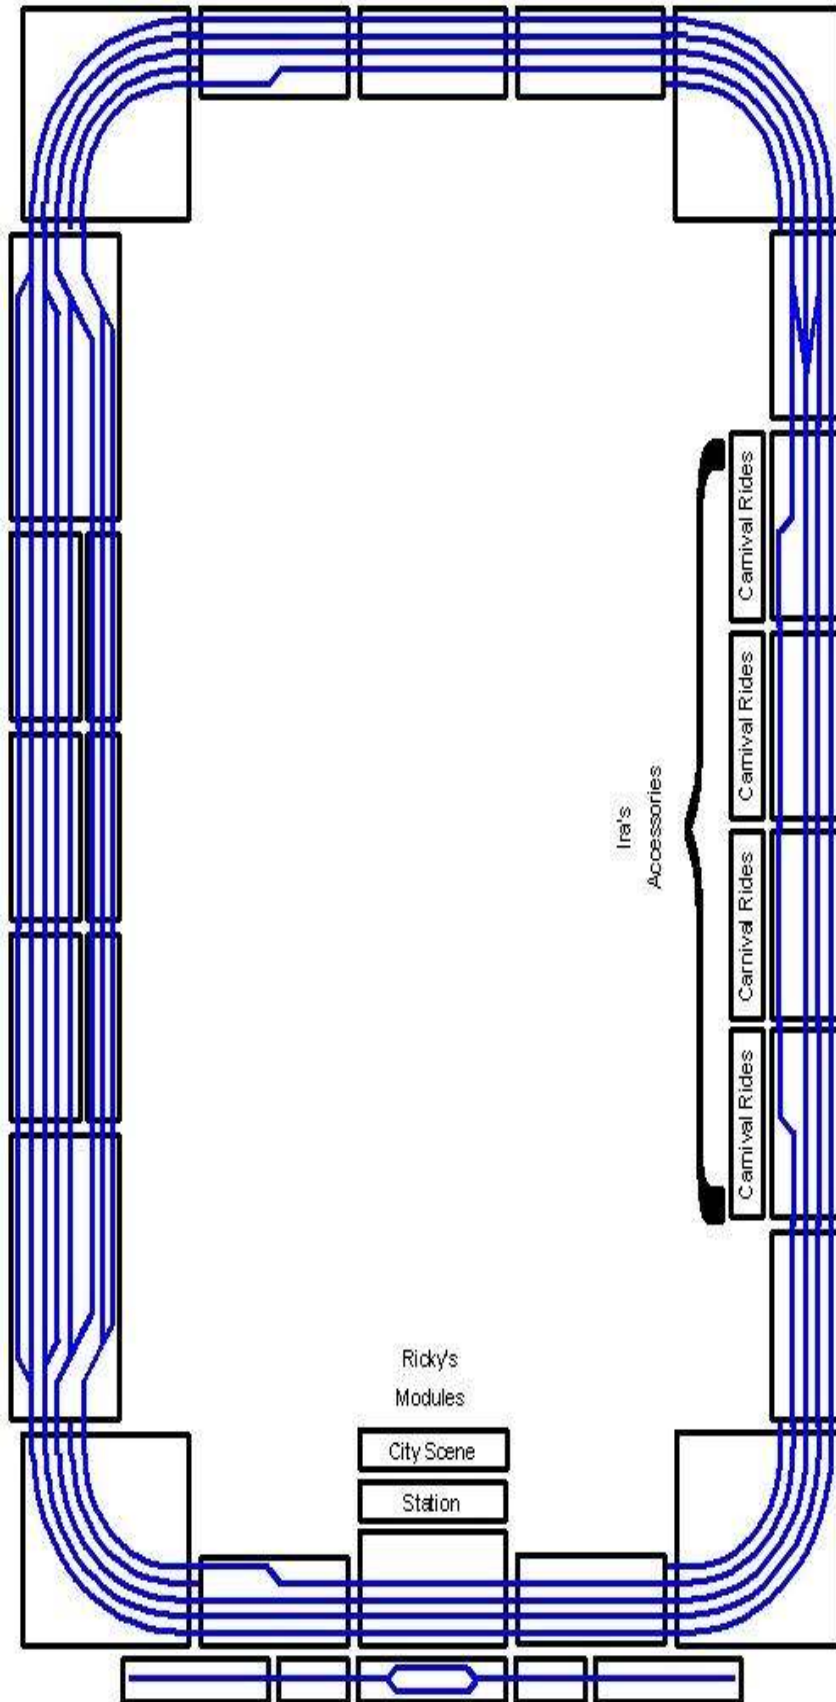

5x2 – Cedar Park – June, 2007

5x4 – Temple – September, 2007

5x3 – AMRE – October, 2007

6x3 – Austin Model Railroad Jamboree – October, 2007

6x5 L – SAMRA Model Railroad Jamboree – January, 2008

7x3 – New Braunfels Model Railroad Jamboree – April, 2008

8x7 L – New Braunfels TCA Train Meet – May, 2008

6x3 – New Braunfels Summer Train Show – August, 2008

8x3 – AMRE Fall Train Show – October, 2008