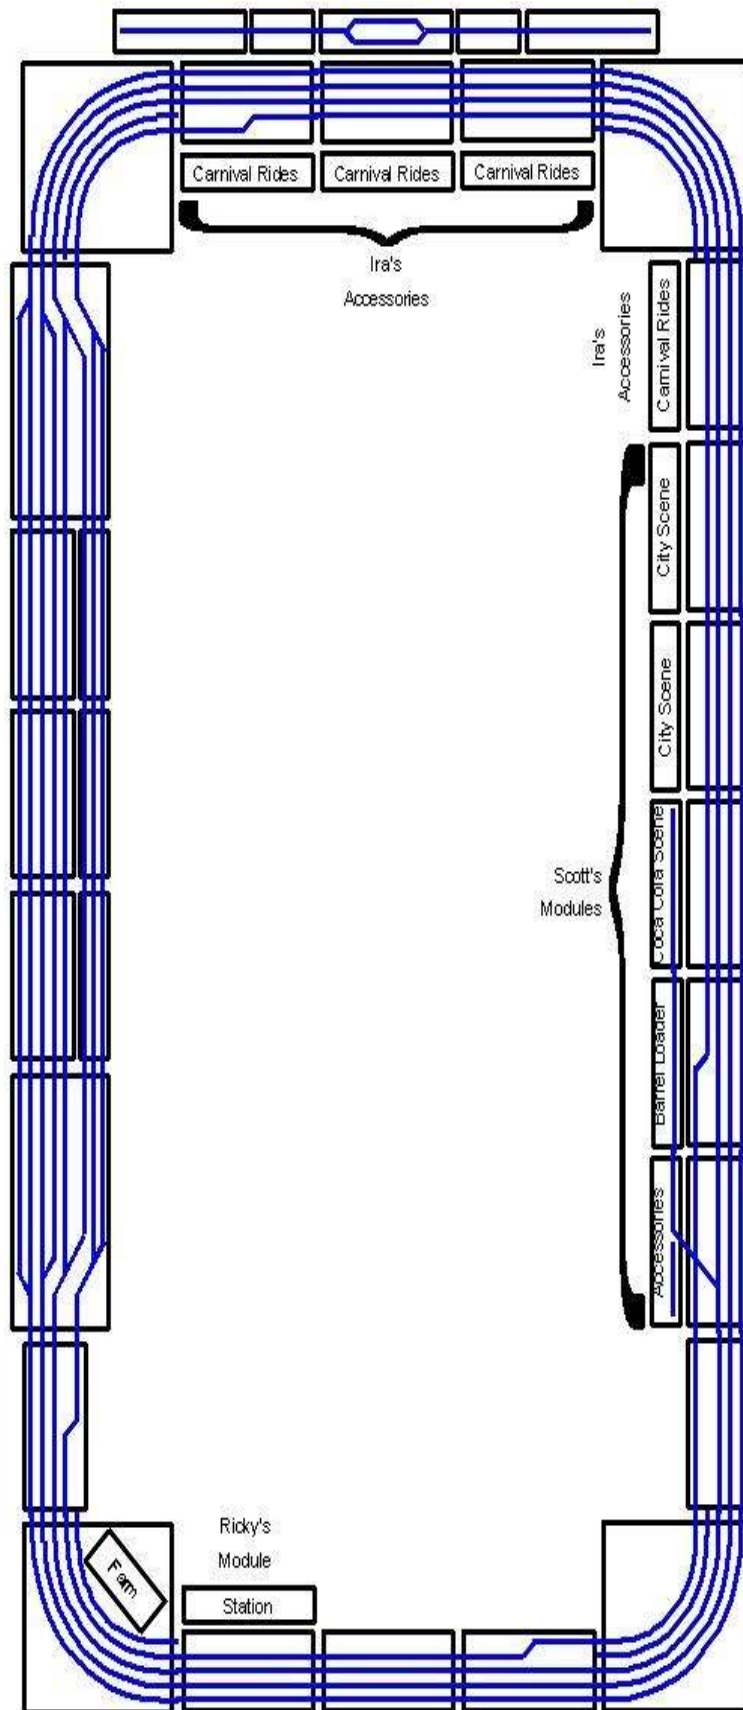

5x2 – Cedar Park – June, 2007

5x4 – Temple – September, 2007

5x3 – AMRE – October, 2007

6x3 – Austin Model Railroad Jamboree – October, 2007

6x5 L – SAMRA Model Railroad Jamboree – January, 2008

7x3 – New Braunfels Model Railroad Jamboree – April, 2008

8x7 L – New Braunfels TCA Train Meet – May, 2008

6x3 – New Braunfels Summer Train Show – August, 2008

8x3 – AMRE Fall Train Show – October, 2008