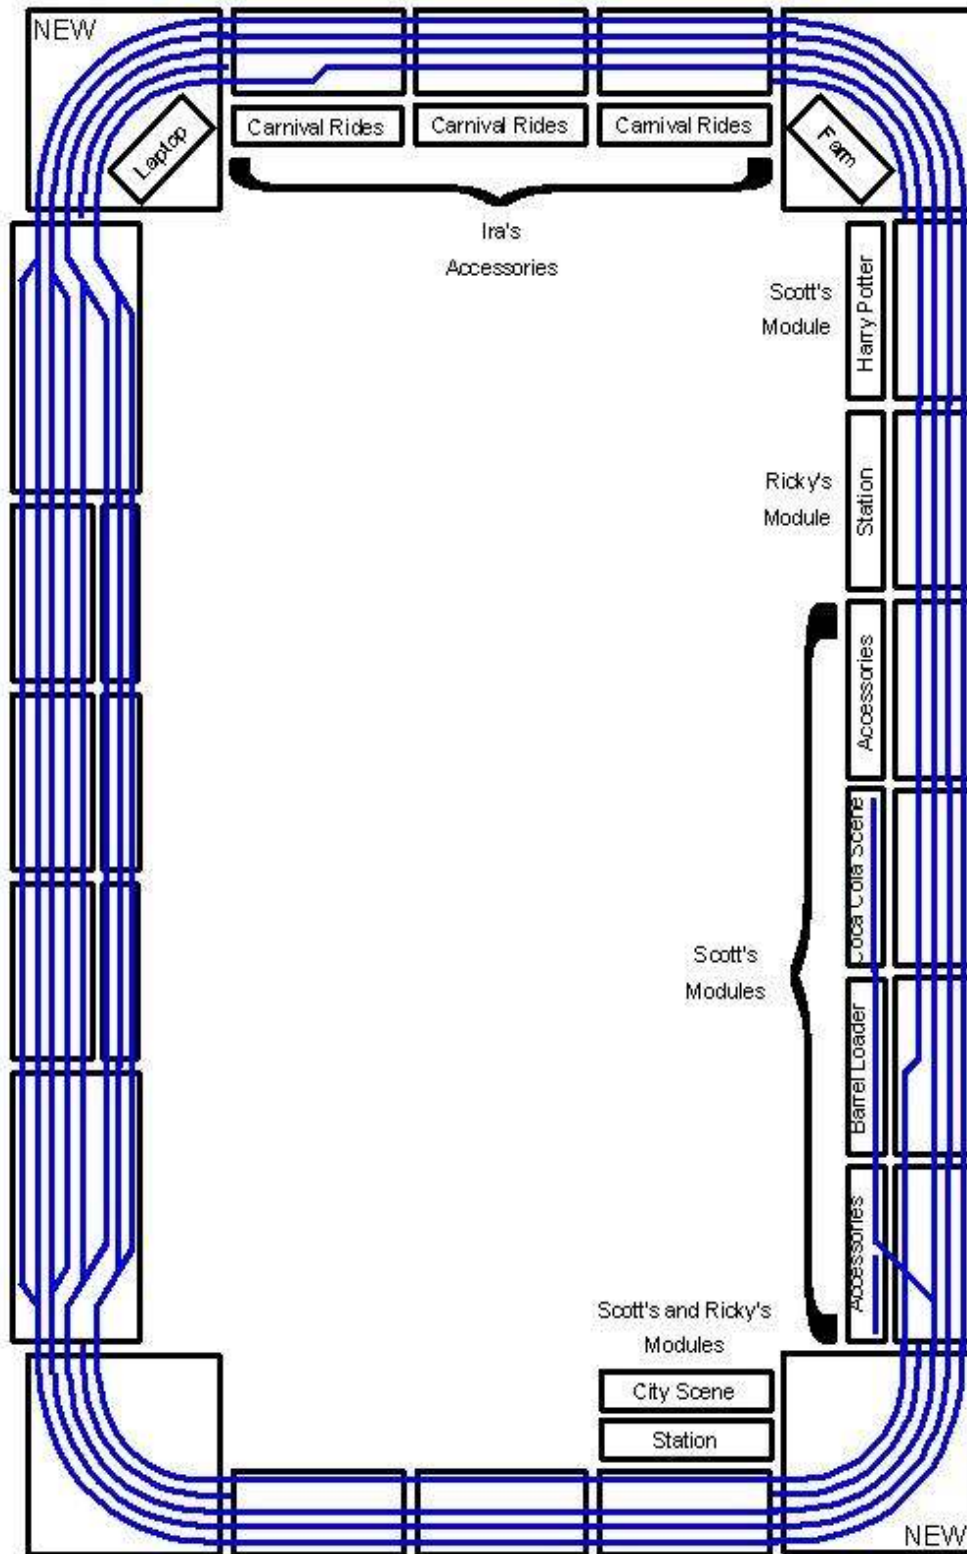

5x2 – Cedar Park – June, 2007

5x4 – Temple – September, 2007

5x3 – AMRE – October, 2007

6x3 – Austin Model Railroad Jamboree – October, 2007

6x5 L – SAMRA Model Railroad Jamboree – January, 2008

7x3 – New Braunfels Model Railroad Jamboree – April, 2008

8x7 L – New Braunfels TCA Train Meet – May, 2008

6x3 – New Braunfels Summer Train Show – August, 2008

8x3 – AMRE Fall Train Show – October, 2008