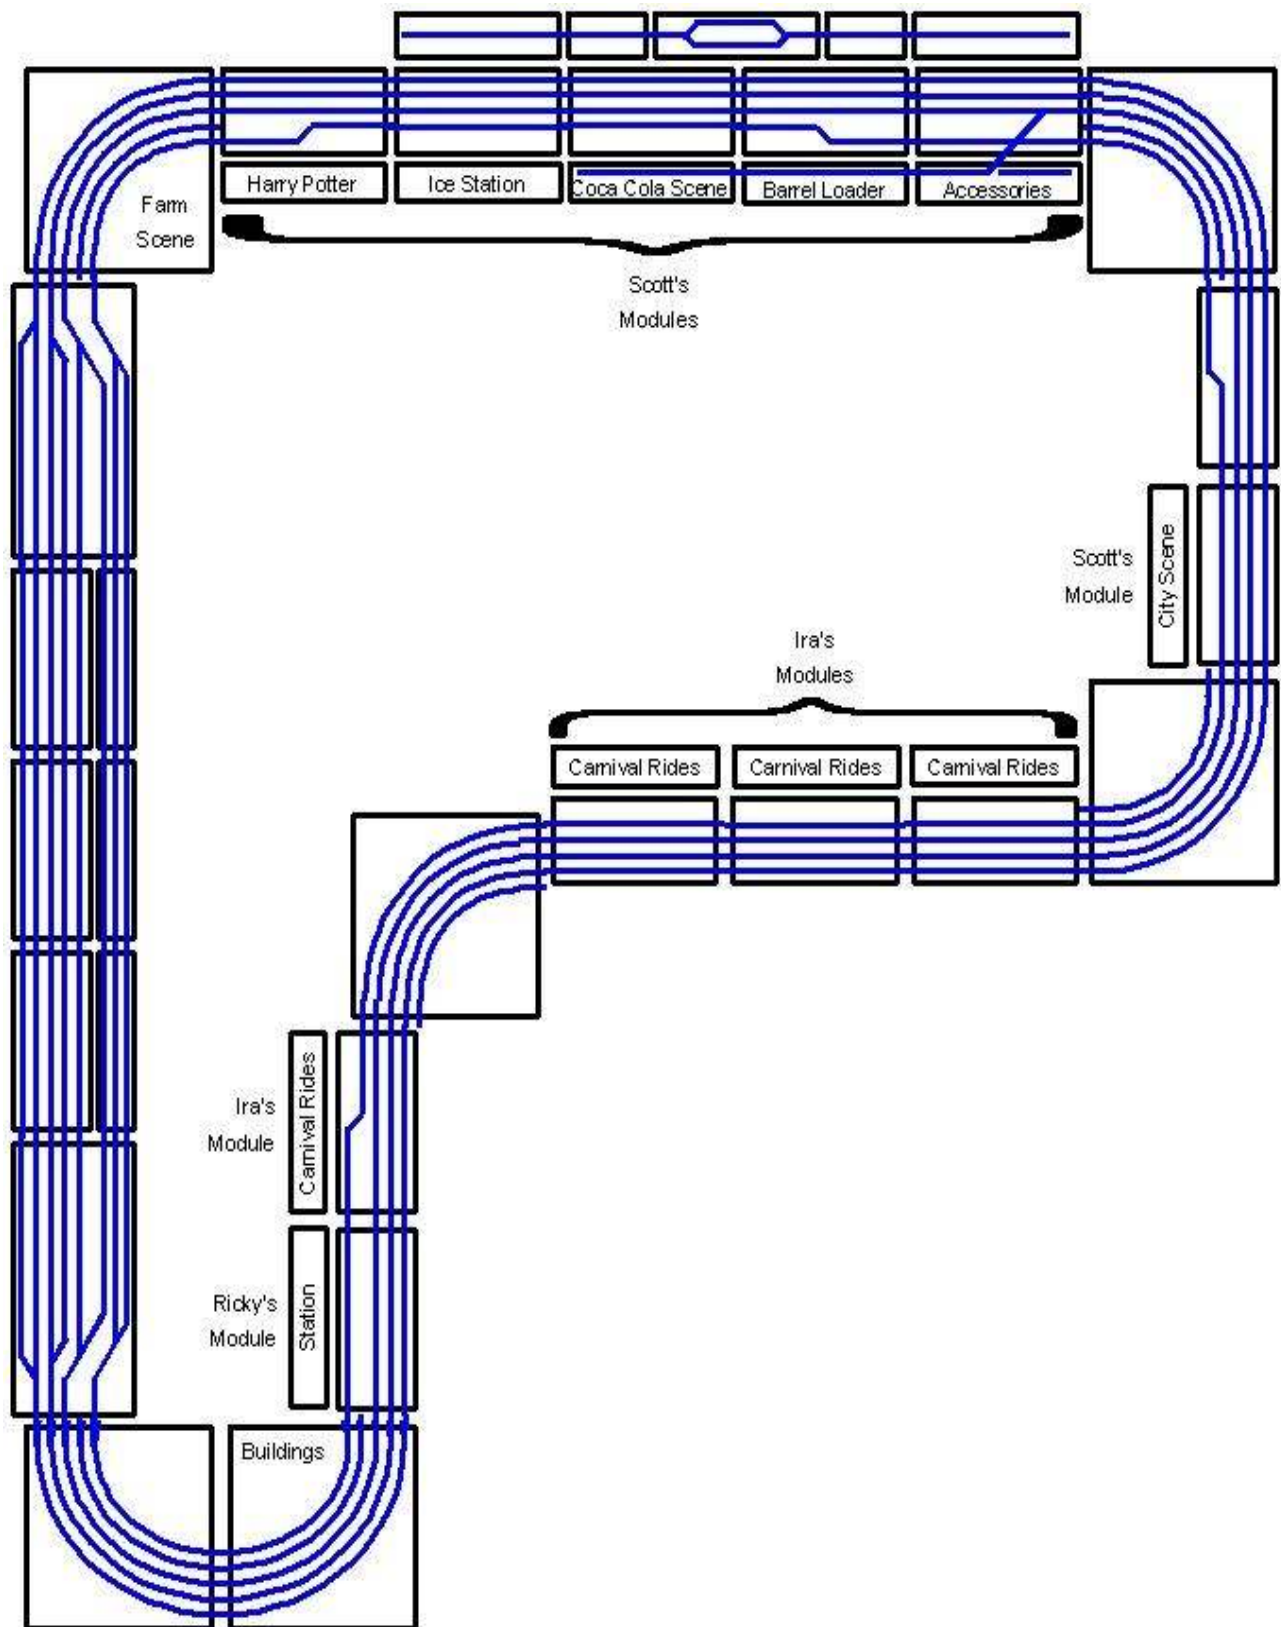

5x2 – Cedar Park – June, 2007

5x4 – Temple – September, 2007

5x3 – AMRE – October, 2007

6x3 – Austin Model Railroad Jamboree – October, 2007

6x5 L – SAMRA Model Railroad Jamboree – January, 2008

7x3 – New Braunfels Model Railroad Jamboree – April, 2008

8x7 L – New Braunfels TCA Train Meet – May, 2008

6x3 – New Braunfels Summer Train Show – August, 2008

8x3 – AMRE Fall Train Show – October, 2008