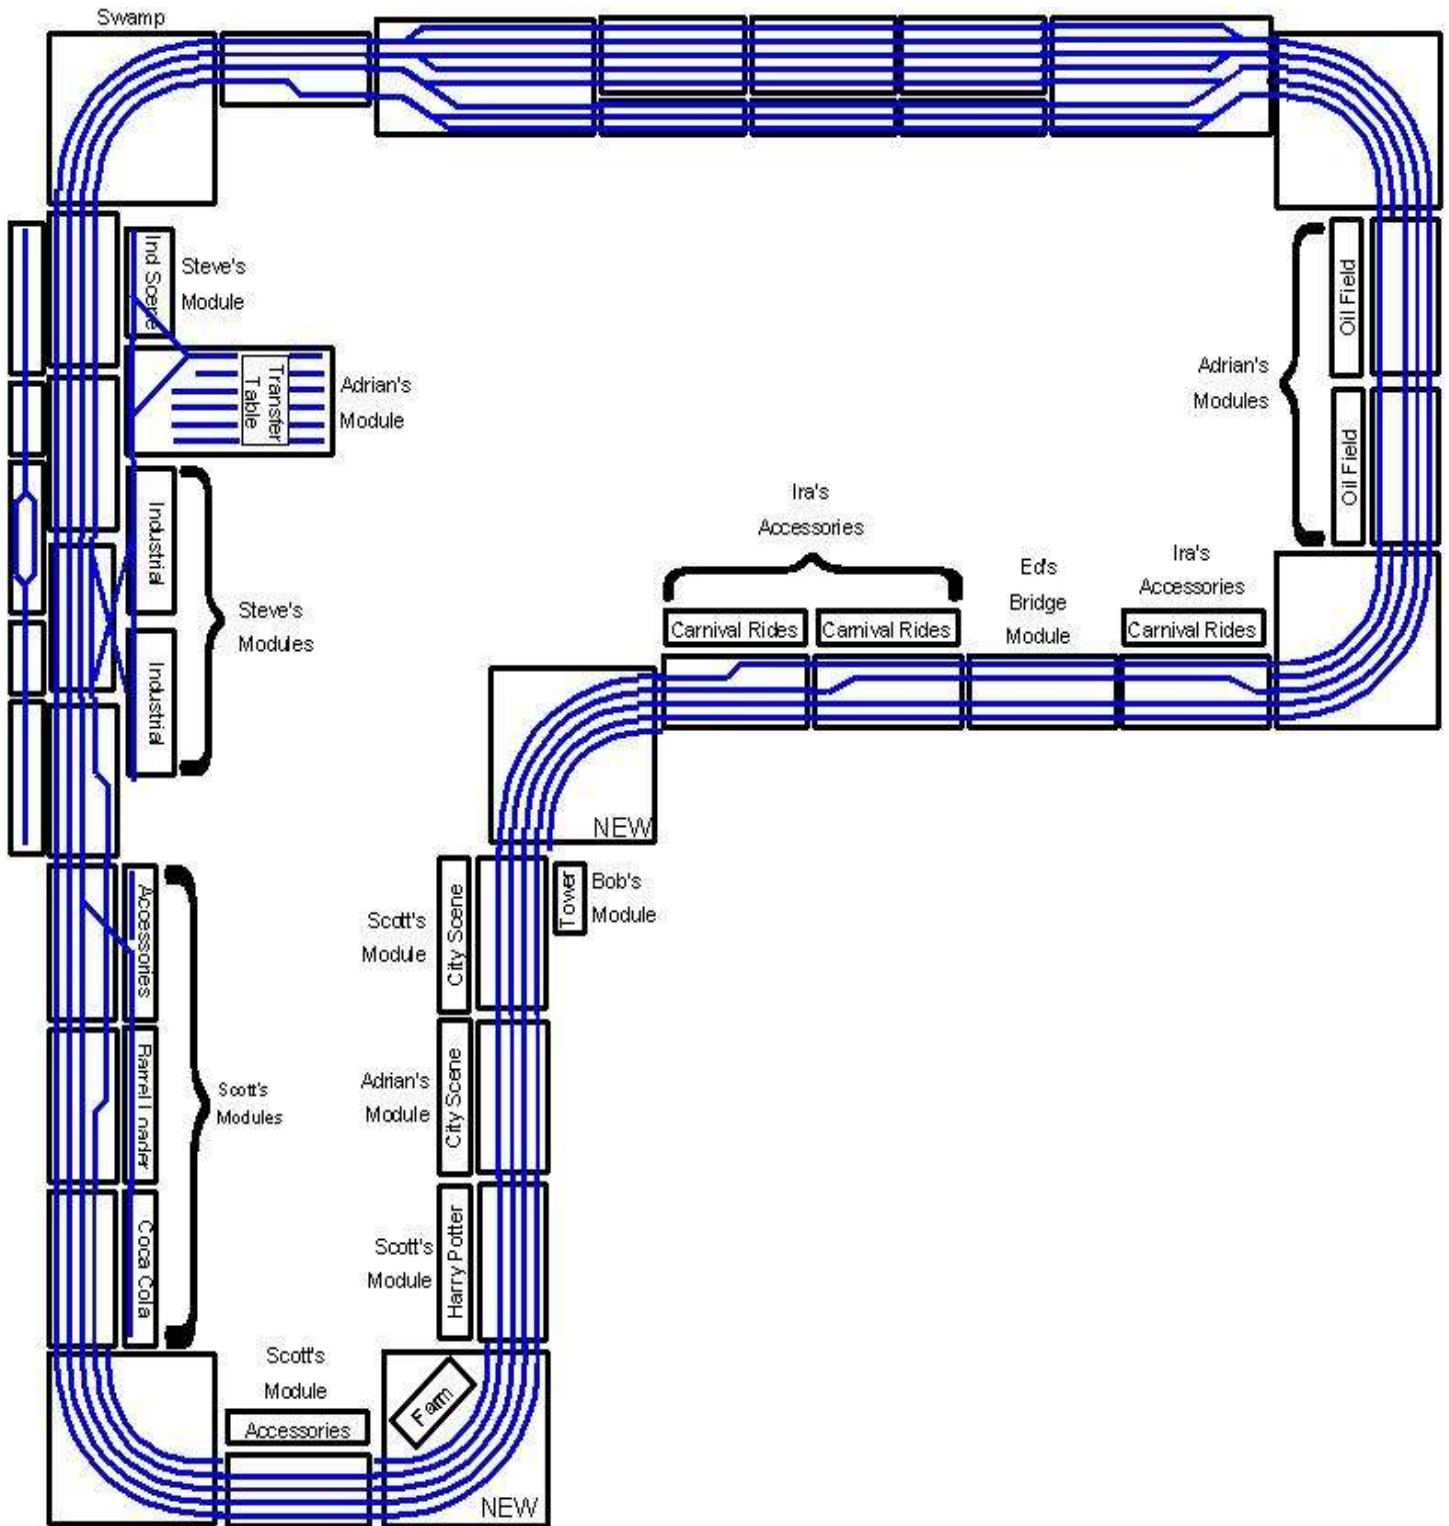

7x7 L – SAMRA – January, 2005