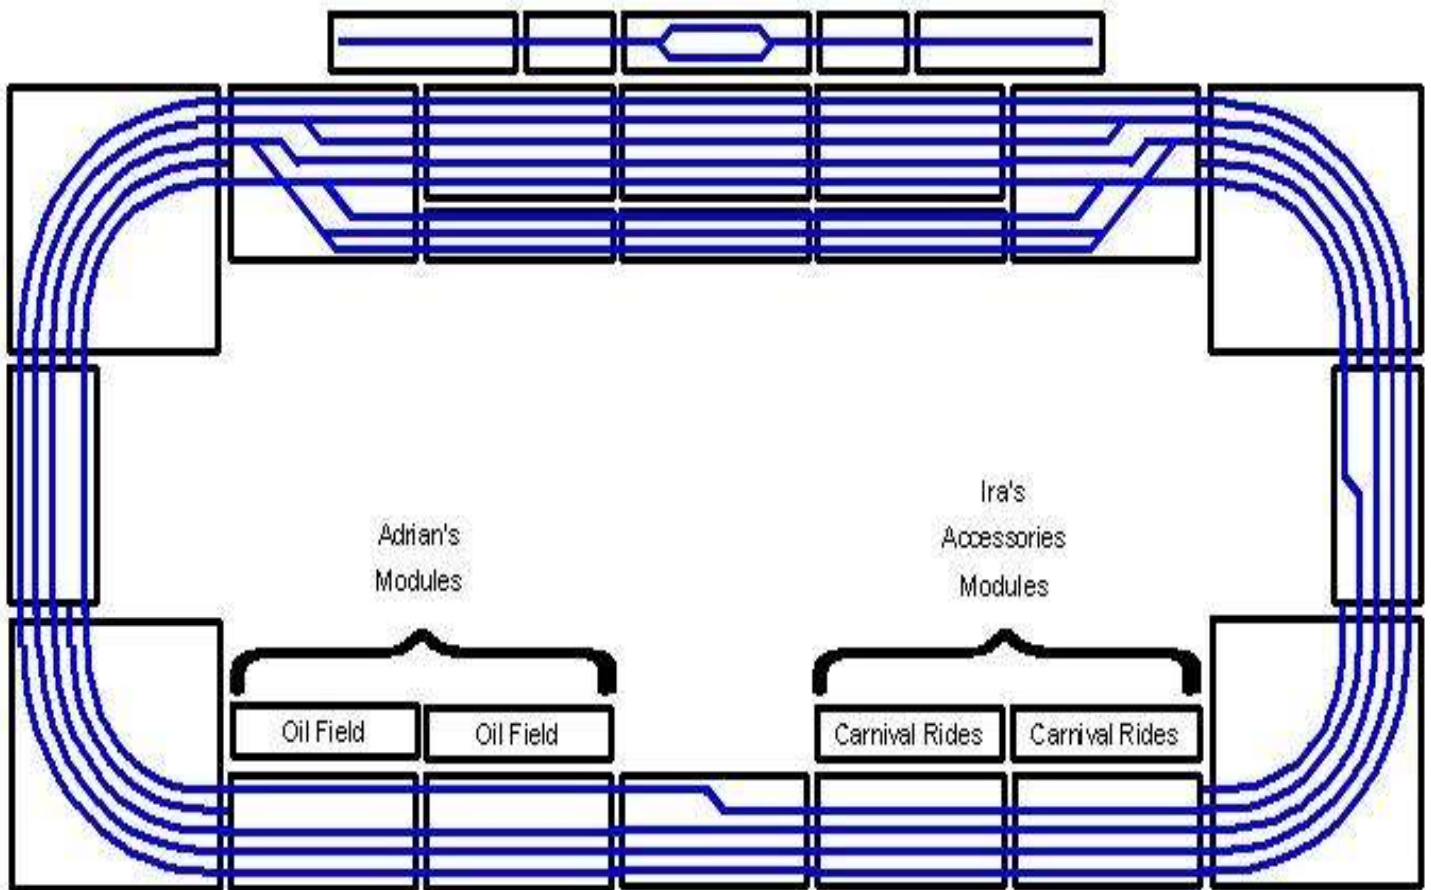

# 5x1 – New Braunfels Model Railroad Jamboree – April, 2004

7x3 – GATS (San Antonio) – June, 2004