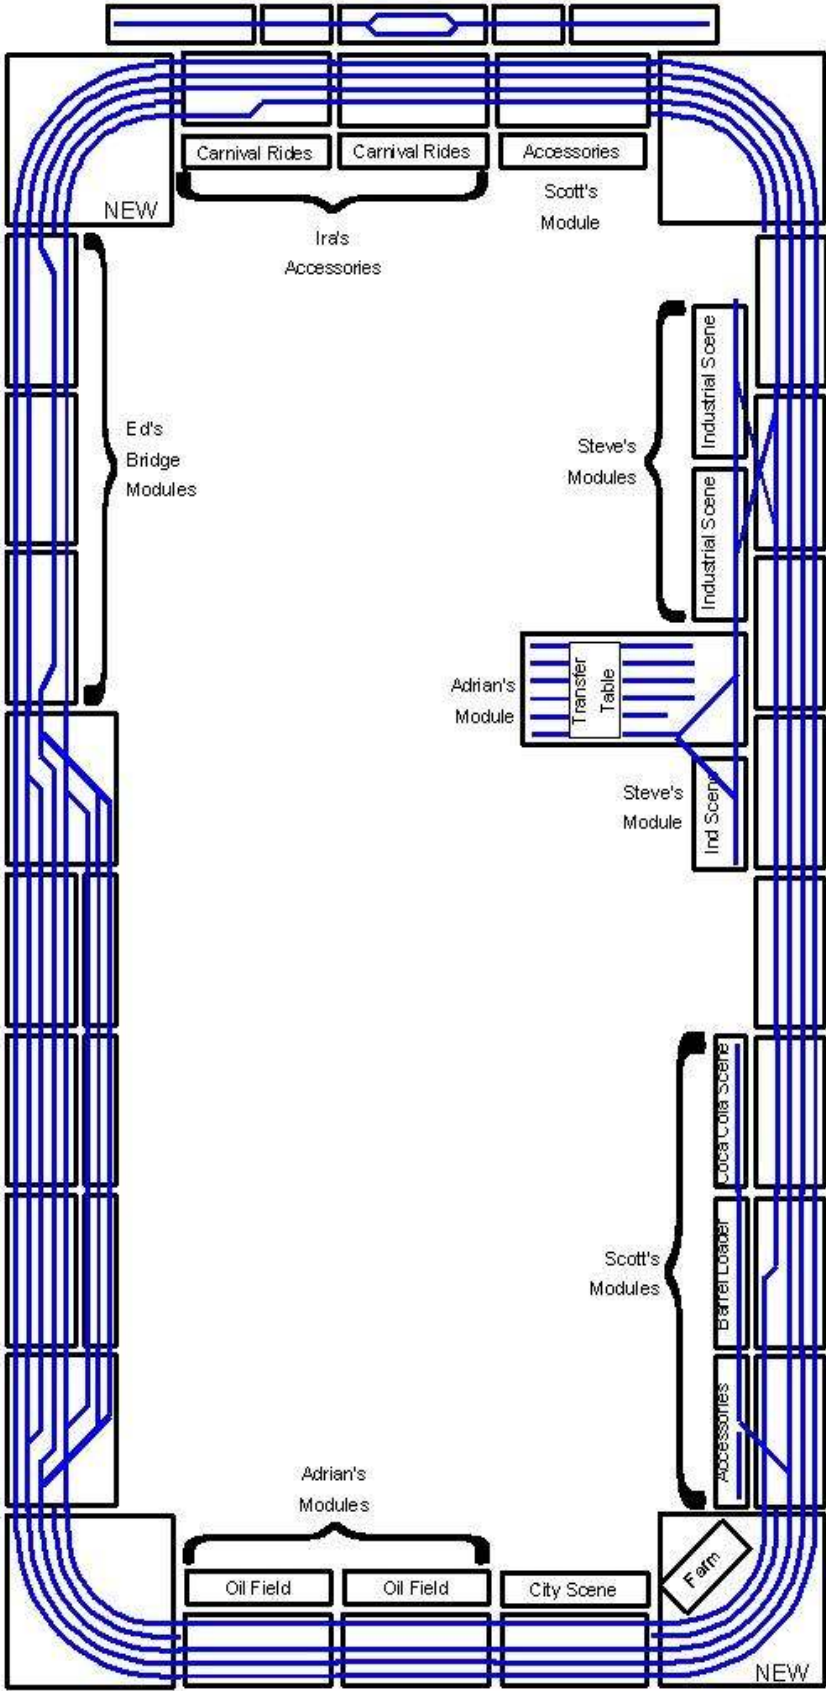

# 8x3 – GATS (Austin) – January, 2004

# 7x7 L – SAMRA – February, 2004

# 5x1 – New Braunfels Model Railroad Jamboree – April, 2004

7x3 – GATS (San Antonio) – June, 2004

# 6x2 – Temple – September, 2004