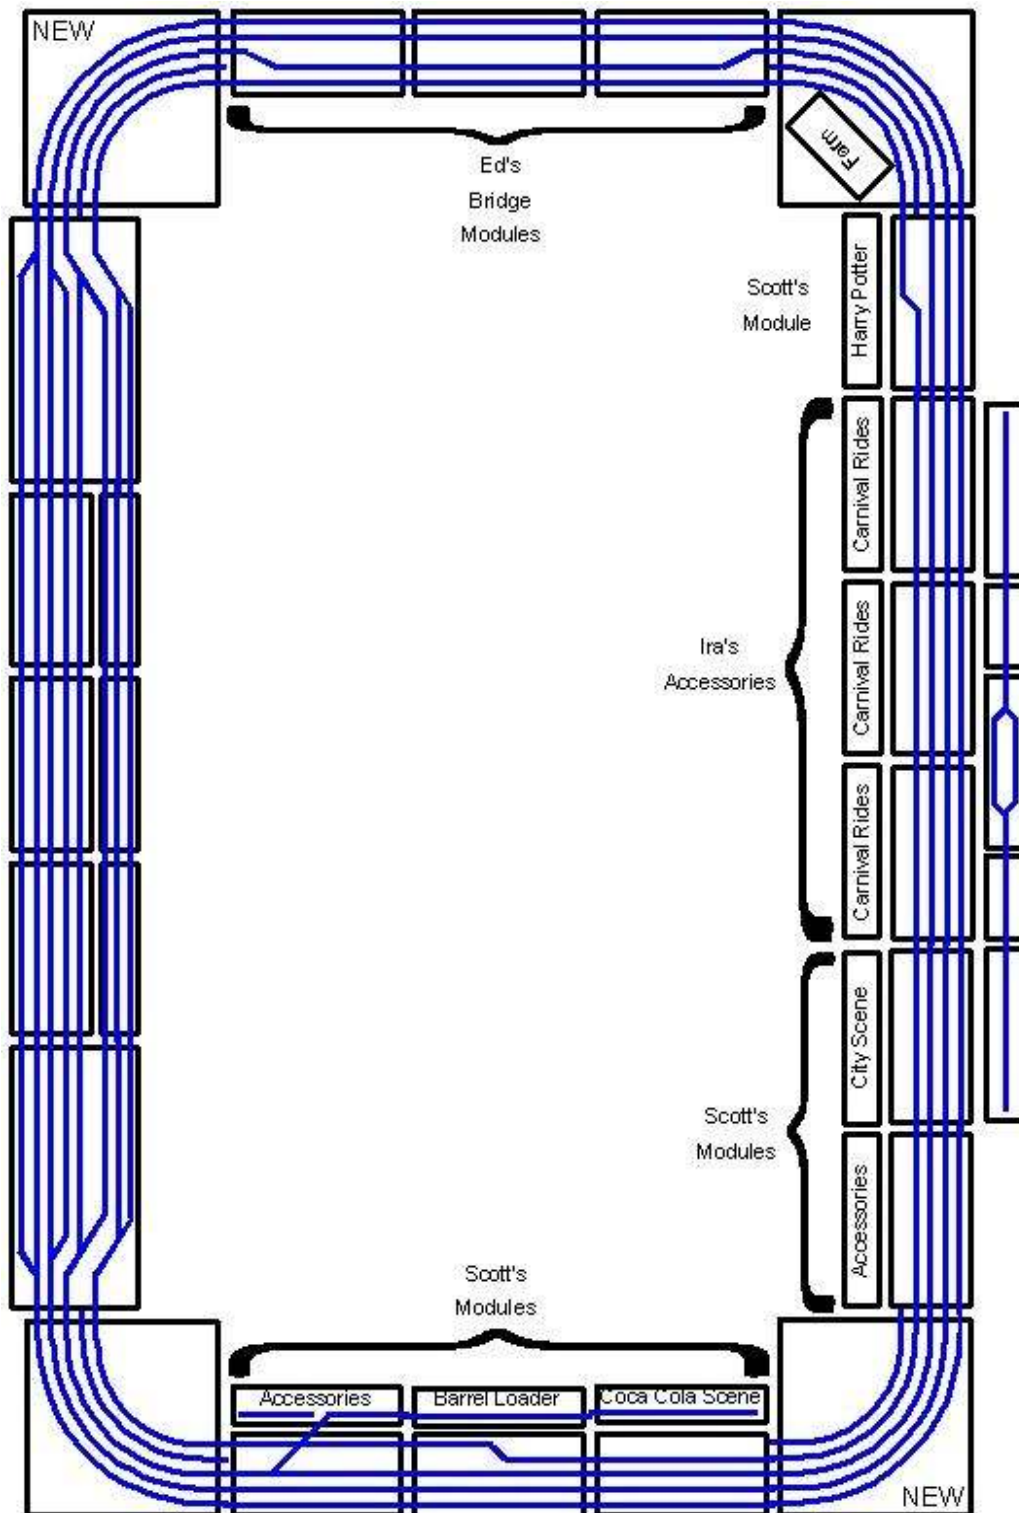

6x3 – GATS – April, 2005