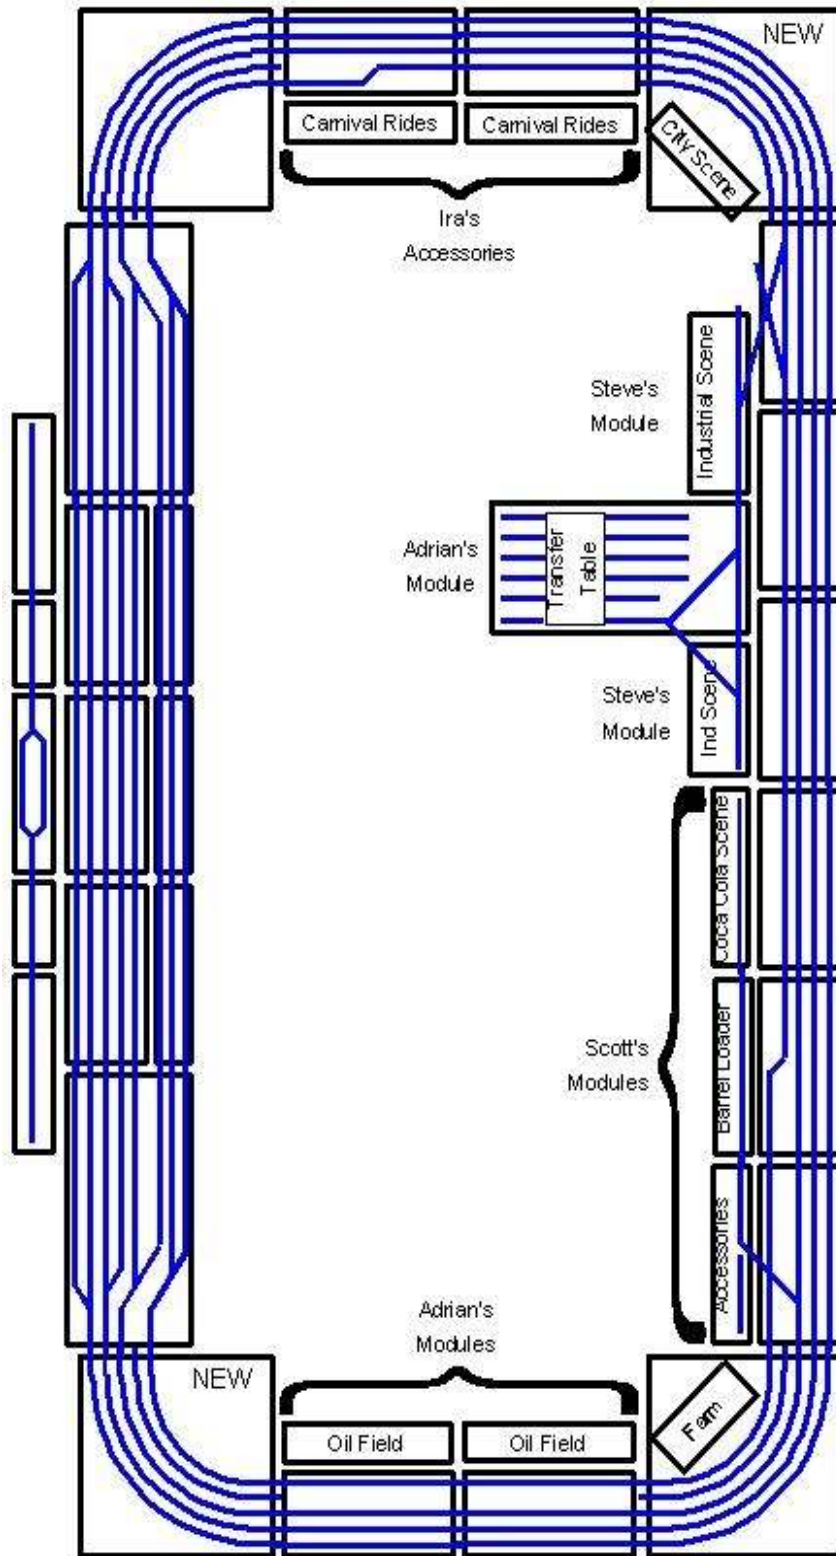

# 7x7 L – SAMRA – February, 2004

# 5x1 – New Braunfels Model Railroad Jamboree – April, 2004

7x3 – GATS (San Antonio) – June, 2004

# 6x2 – Temple – September, 2004