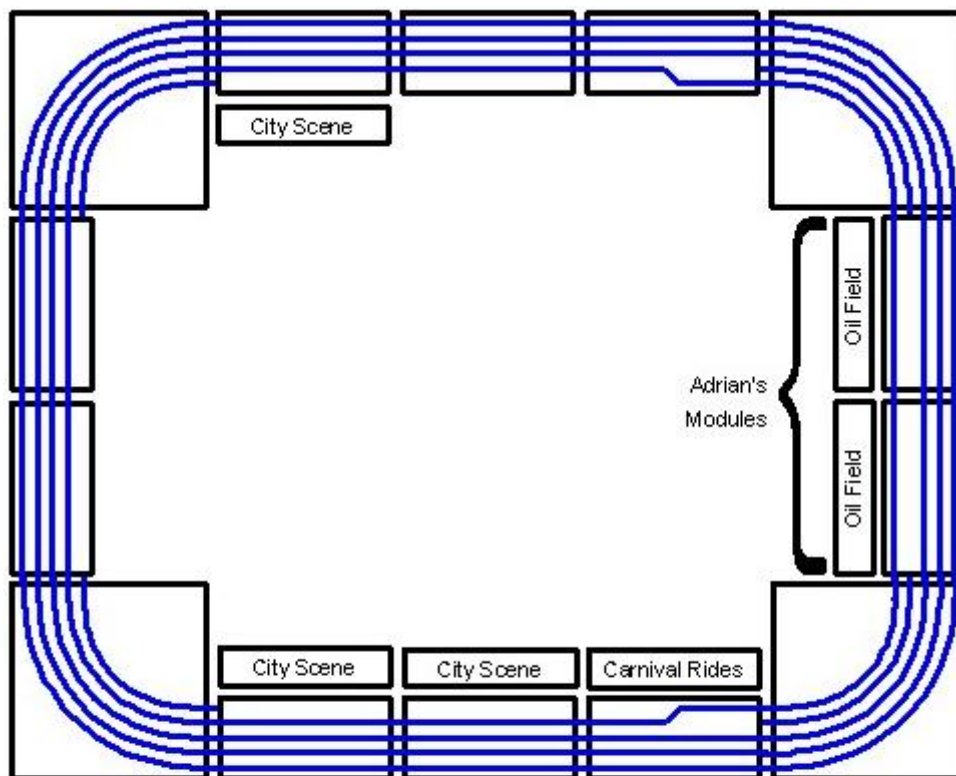

5x4 - AMRE – September, 2001

5x4 – Flatonia – October, 2001

5x5 - SAMRA – February, 2002

6x3 - GATS – March, 2002

6x6 and Circus – Fun Run – March, 2002

5x3 – New Braunfels Model Railroad Jamboree – April, 2002

4x4 L – Fun Run – June, 2002

3x2 – Railfair – August, 2002

5x4 L - AMRE – October, 2002

6x4 L - Flationia – October, 2002

5x4 L – Fun Run – December, 2002

5x4 – SAMRA – February, 2003

6x4 L – GATS – June, 2003

6x5 L – RailFair – August, 2003

7x2 – Temple – September, 2003

6x6 L – Flatonia – October, 2003

7x2 L – Cedar Park – November-December, 2003