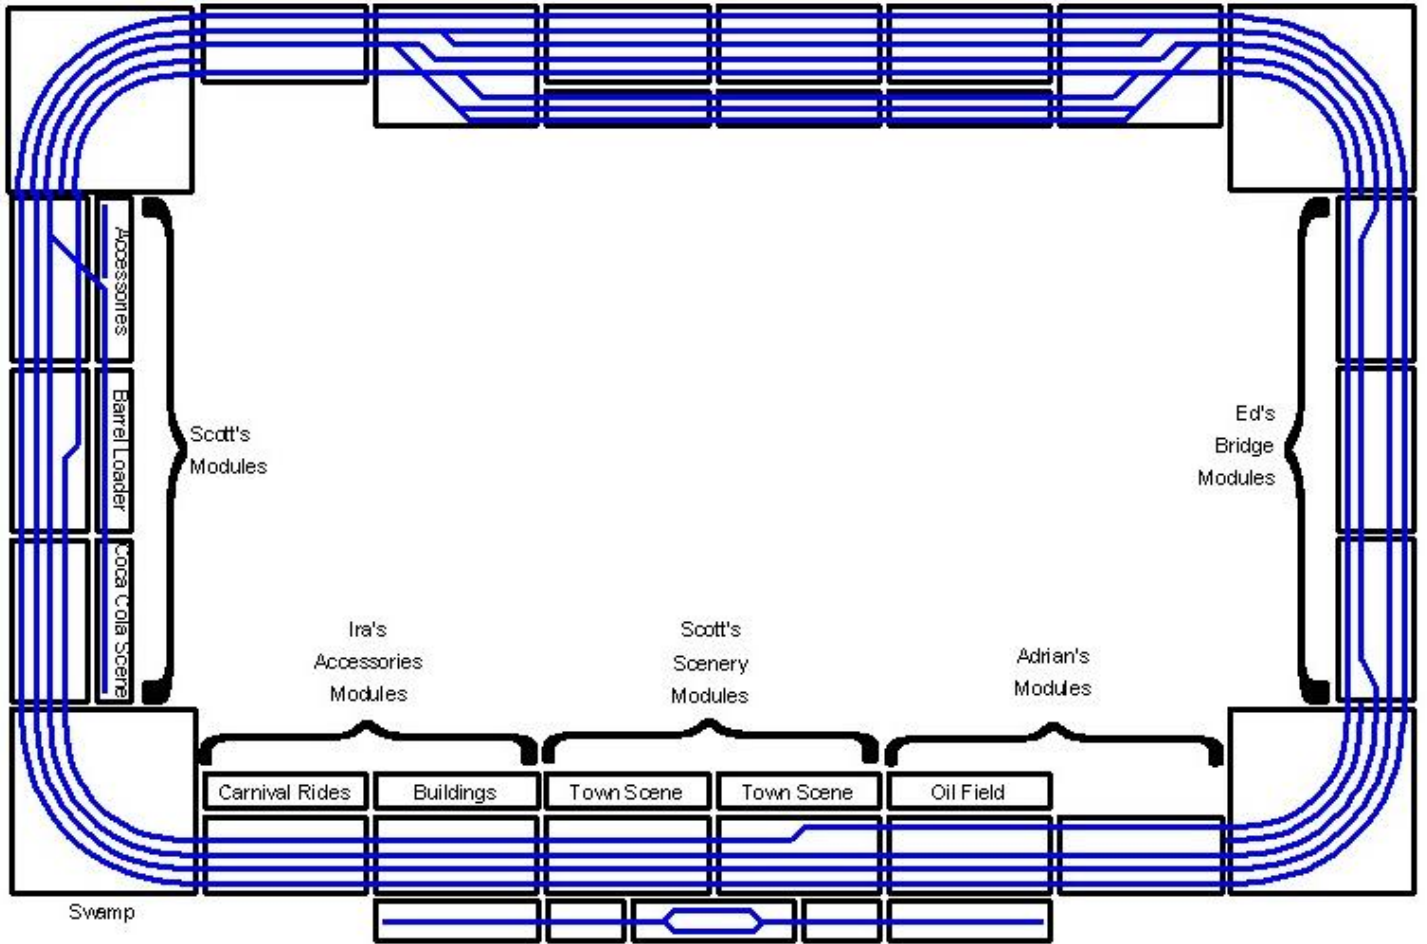

5x4 - AMRE – September, 2001

5x4 – Flatonia – October, 2001

5x5 - SAMRA – February, 2002

6x3 - GATS – March, 2002

6x6 and Circus – Fun Run – March, 2002

5x3 – New Braunfels Model Railroad Jamboree – April, 2002

4x4 L – Fun Run – June, 2002

3x2 – Railfair – August, 2002

5x4 L - AMRE – October, 2002

6x4 L - Flationia – October, 2002

5x4 L – Fun Run – December, 2002

5x4 – SAMRA – February, 2003

6x4 L – GATS – June, 2003

6x5 L – RailFair – August, 2003

7x2 – Temple – September, 2003

6x6 L – Flatonia – October, 2003

7x2 L – Cedar Park – November-December, 2003