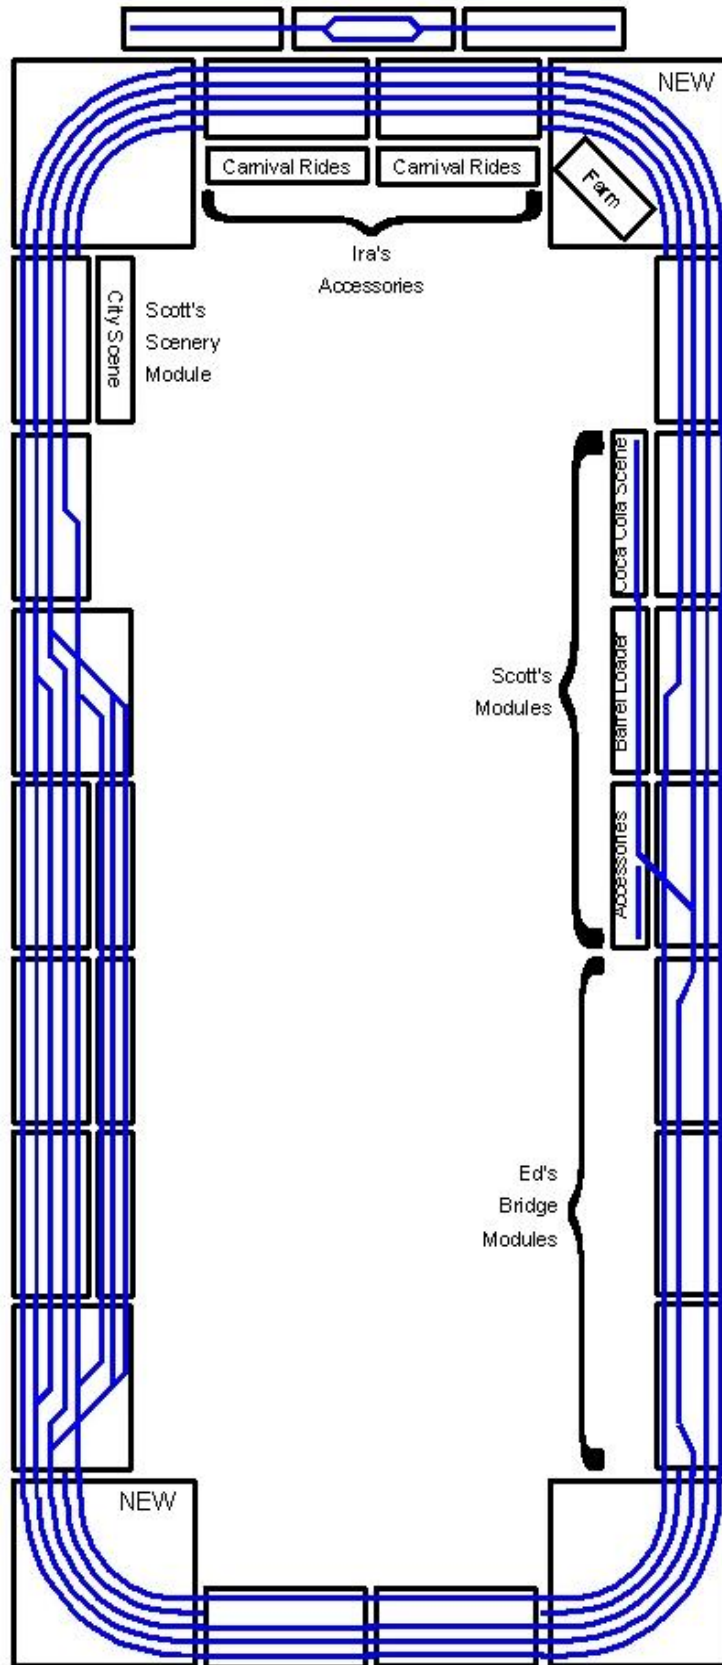

4x4 L – Fun Run – June, 2002

3x2 – Railfair – August, 2002

5x4 L - AMRE – October, 2002

6x4 L - Flationia – October, 2002

5x4 L – Fun Run – December, 2002

5x4 – SAMRA – February, 2003

6x4 L – GATS – June, 2003

6x5 L – RailFair – August, 2003

7x2 – Temple – September, 2003

6x6 L – Flatonia – October, 2003

7x2 L – Cedar Park – November-December, 2003