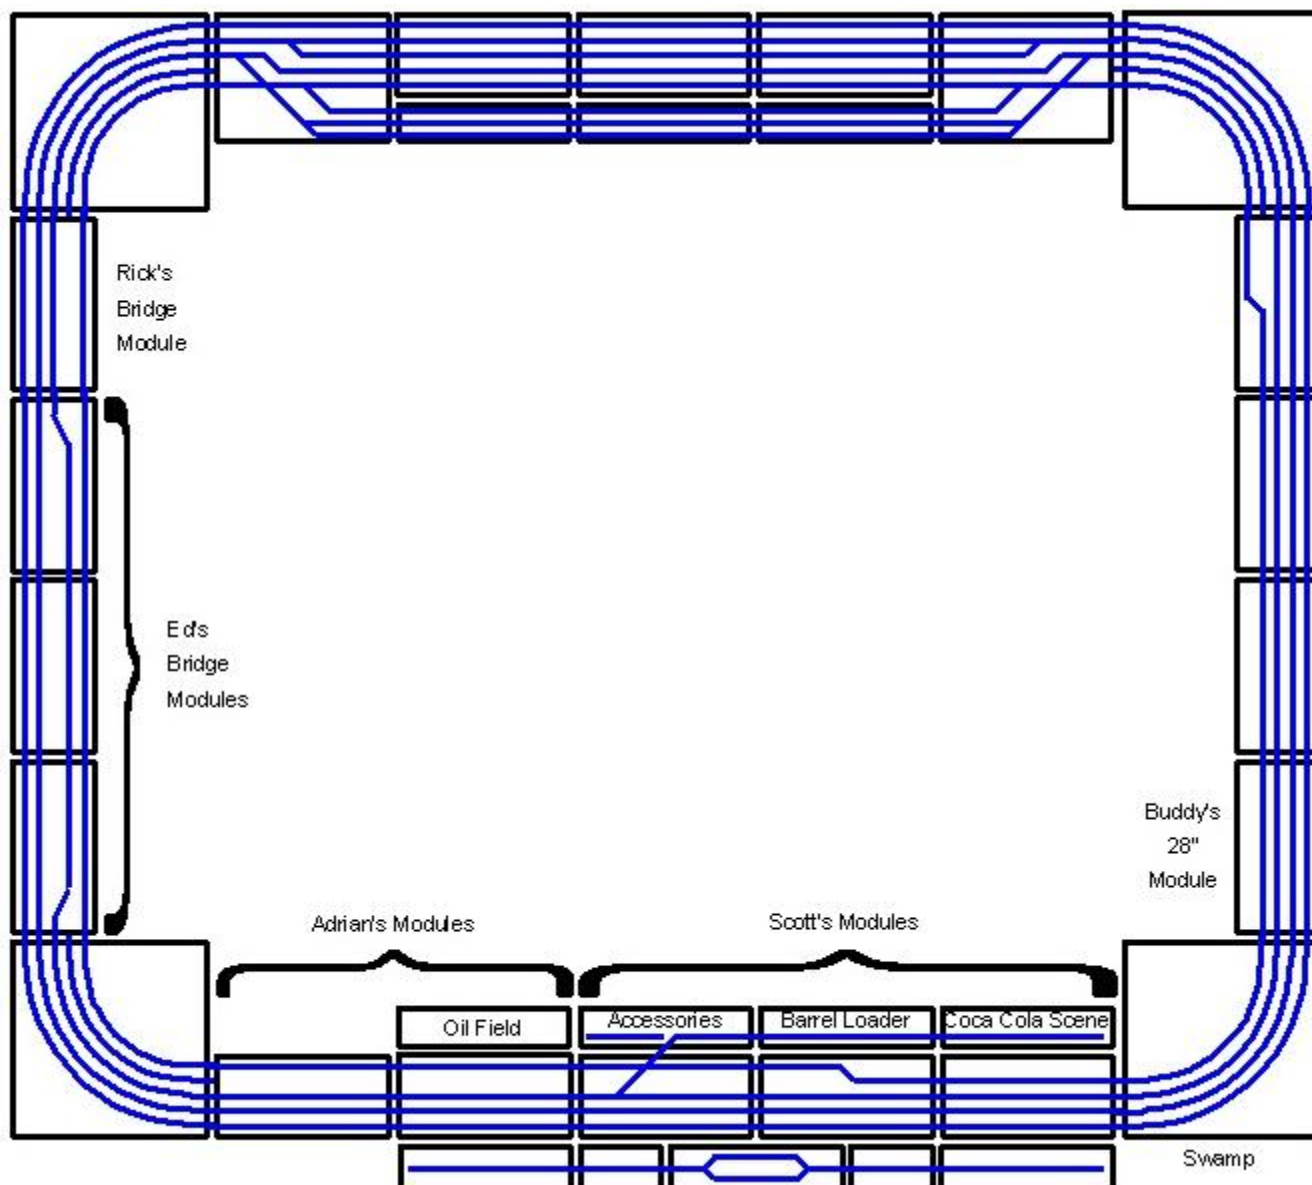

5x4 - AMRE – September, 2001

5x4 – Flatonia – October, 2001

5x5 - SAMRA – February, 2002

6x3 - GATS – March, 2002

6x6 and Circus – Fun Run – March, 2002

5x3 – New Braunfels Model Railroad Jamboree – April, 2002

6x5 L – RailFair – August, 2003

7x2 – Temple – September, 2003

6x6 L – Flatonia – October, 2003

7x2 L – Cedar Park – November-December, 2003