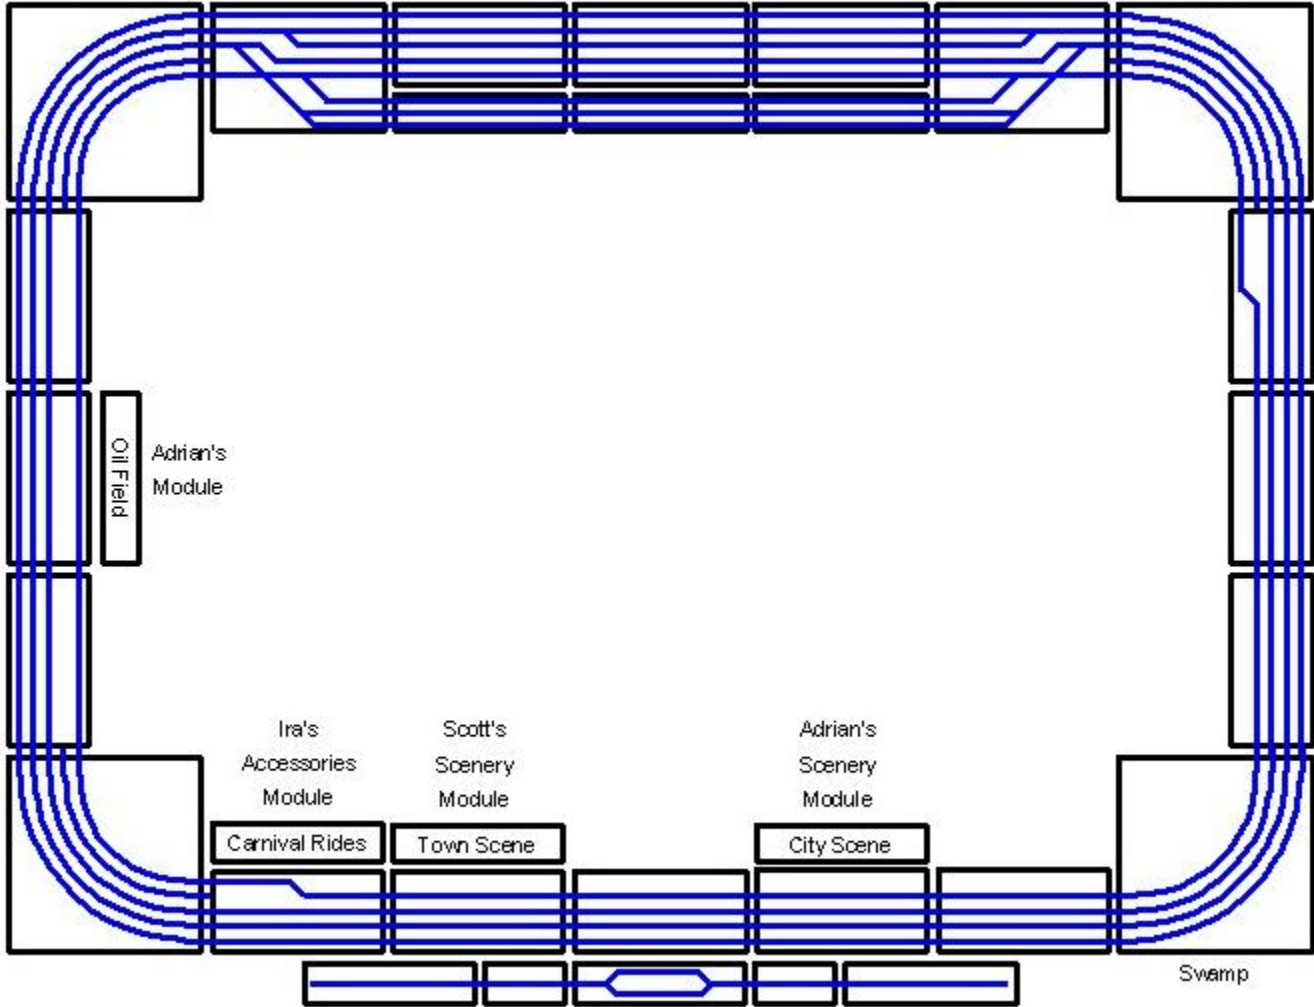

5x4 - AMRE – September, 2001

5x4 – Flatonia – October, 2001

5x5 - SAMRA – February, 2002

6x3 - GATS – March, 2002

6x6 and Circus – Fun Run – March, 2002

5x3 – New Braunfels Model Railroad Jamboree – April, 2002

6x5 L – RailFair – August, 2003

7x2 – Temple – September, 2003

6x6 L – Flatonia – October, 2003

7x2 L – Cedar Park – November-December, 2003