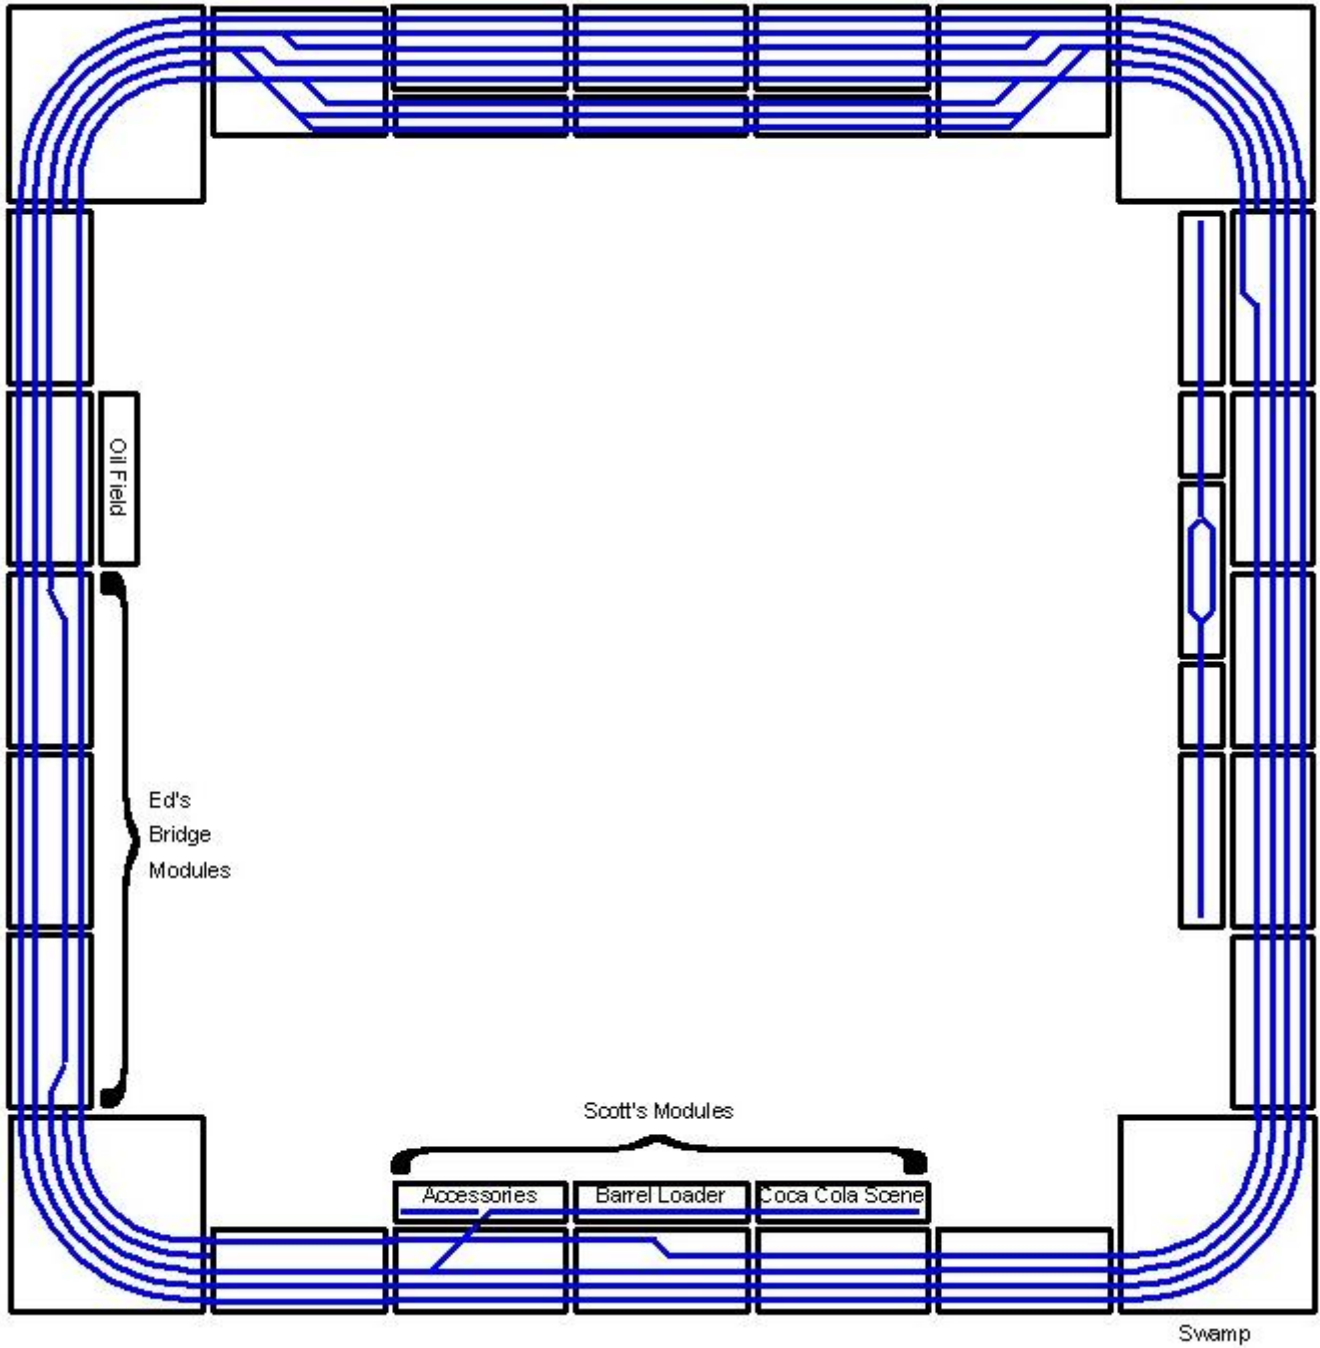

5x4 - AMRE – September, 2001

5x4 – Flatonia – October, 2001

5x5 - SAMRA – February, 2002

6x3 - GATS – March, 2002

6x6 and Circus – Fun Run – March, 2002

5x3 – New Braunfels Model Railroad Jamboree – April, 2002

6x5 L – RailFair – August, 2003

7x2 – Temple – September, 2003

6x6 L – Flatonia – October, 2003

7x2 L – Cedar Park – November-December, 2003