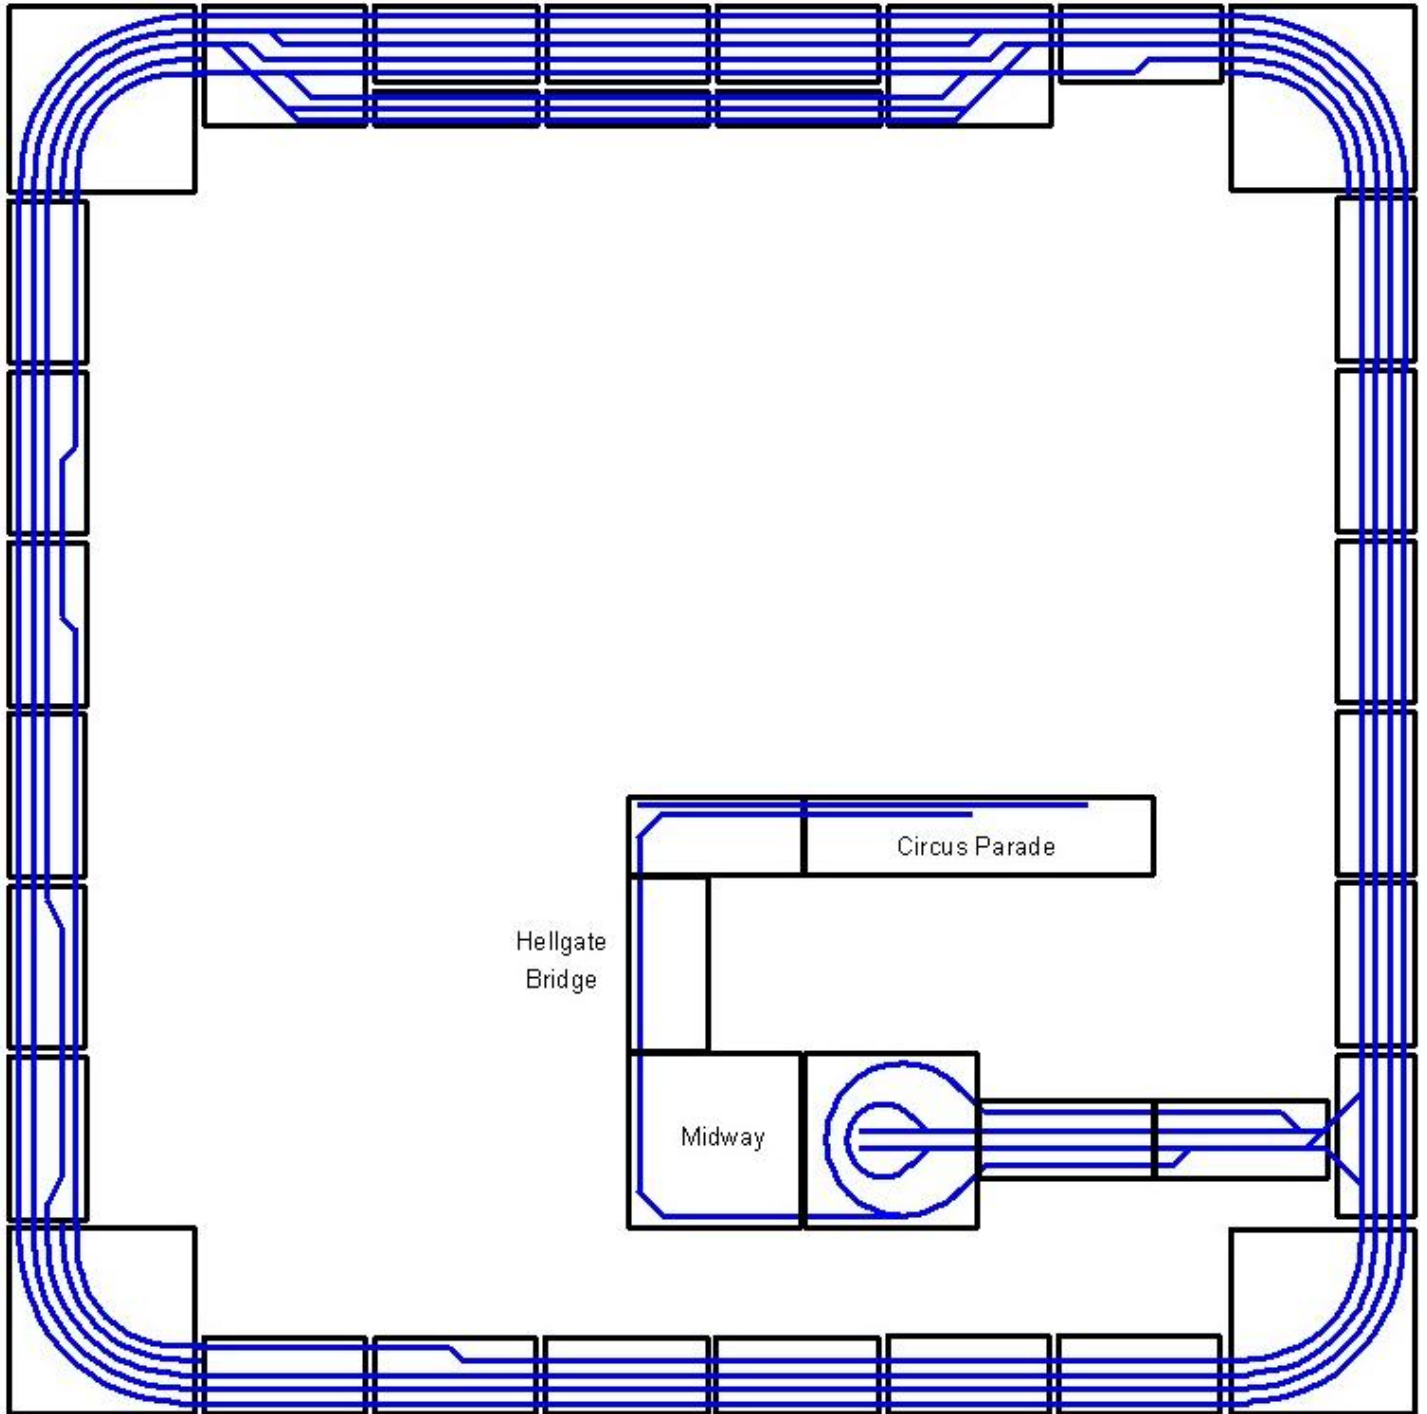

5x4 - AMRE – September, 2001

5x4 – Flatonia – October, 2001

5x5 - SAMRA – February, 2002

6x3 - GATS – March, 2002

6x6 and Circus – Fun Run – March, 2002

5x3 – New Braunfels Model Railroad Jamboree – April, 2002

6x5 L – RailFair – August, 2003

7x2 – Temple – September, 2003

6x6 L – Flatonia – October, 2003

7x2 L – Cedar Park – November-December, 2003