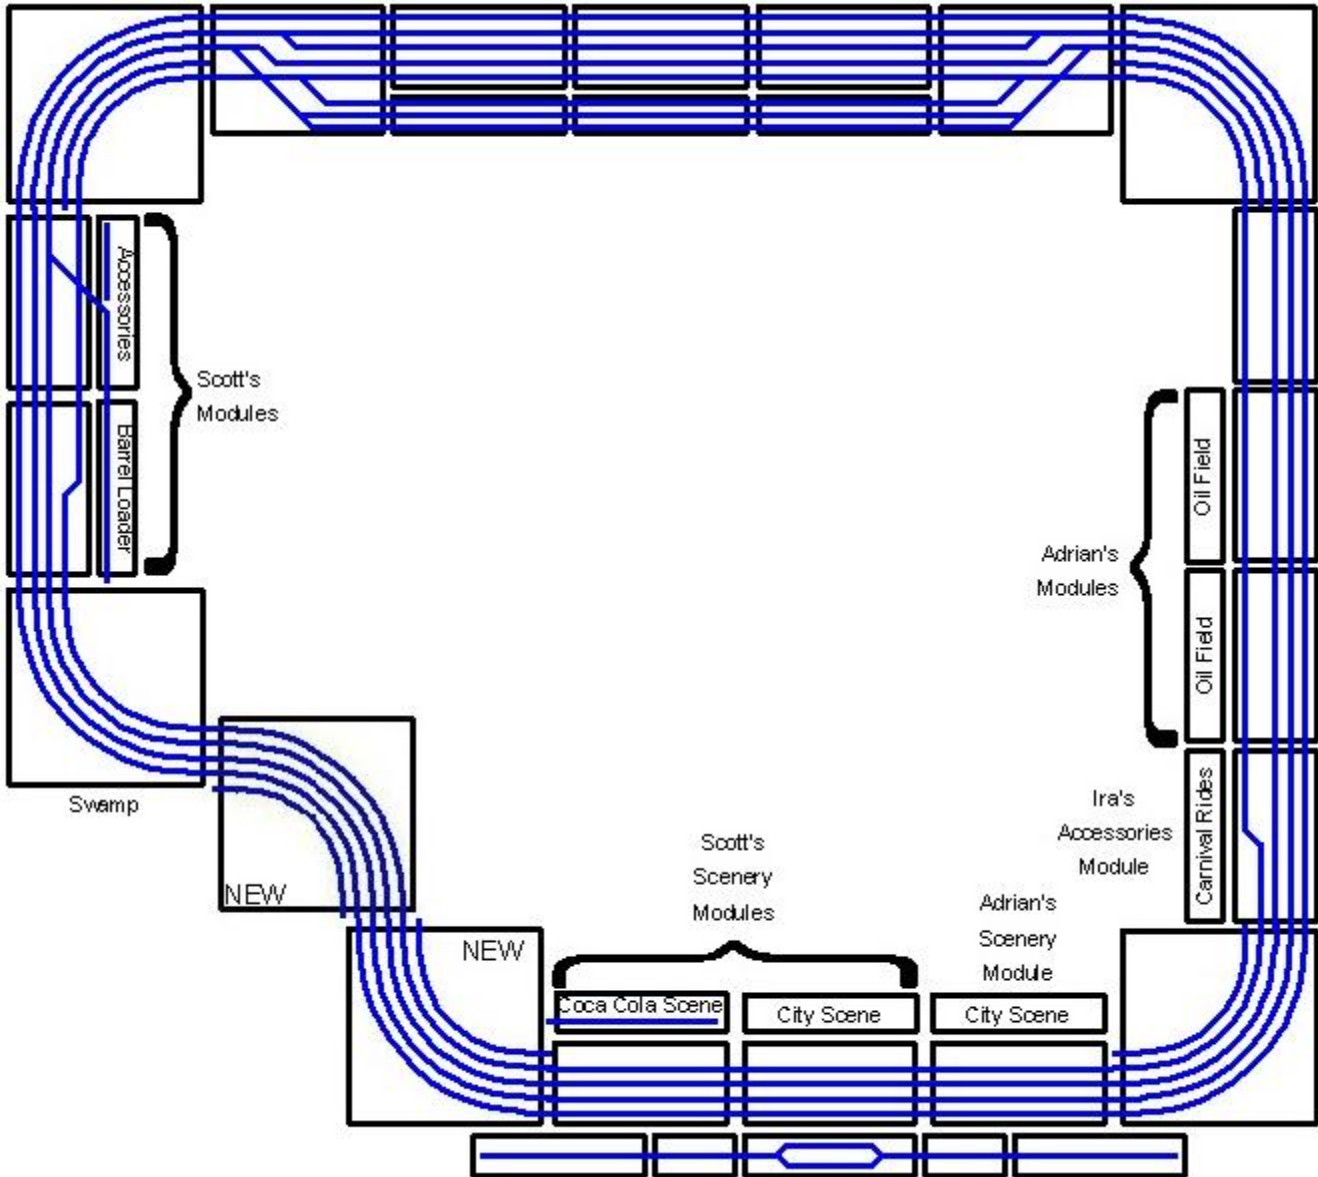

5x4 - AMRE – September, 2001

5x4 – Flatonia – October, 2001

5x5 - SAMRA – February, 2002

6x3 - GATS – March, 2002

6x6 and Circus – Fun Run – March, 2002

5x3 – New Braunfels Model Railroad Jamboree – April, 2002

4x4 L – Fun Run – June, 2002

3x2 – Railfair – August, 2002

5x4 L - AMRE – October, 2002

6x4 L - Flationia – October, 2002

5x4 L – Fun Run – December, 2002

5x4 – SAMRA – February, 2003

6x4 L – GATS – June, 2003

6x5 L – RailFair – August, 2003

7x2 – Temple – September, 2003

6x6 L – Flatonia – October, 2003

7x2 L – Cedar Park – November-December, 2003