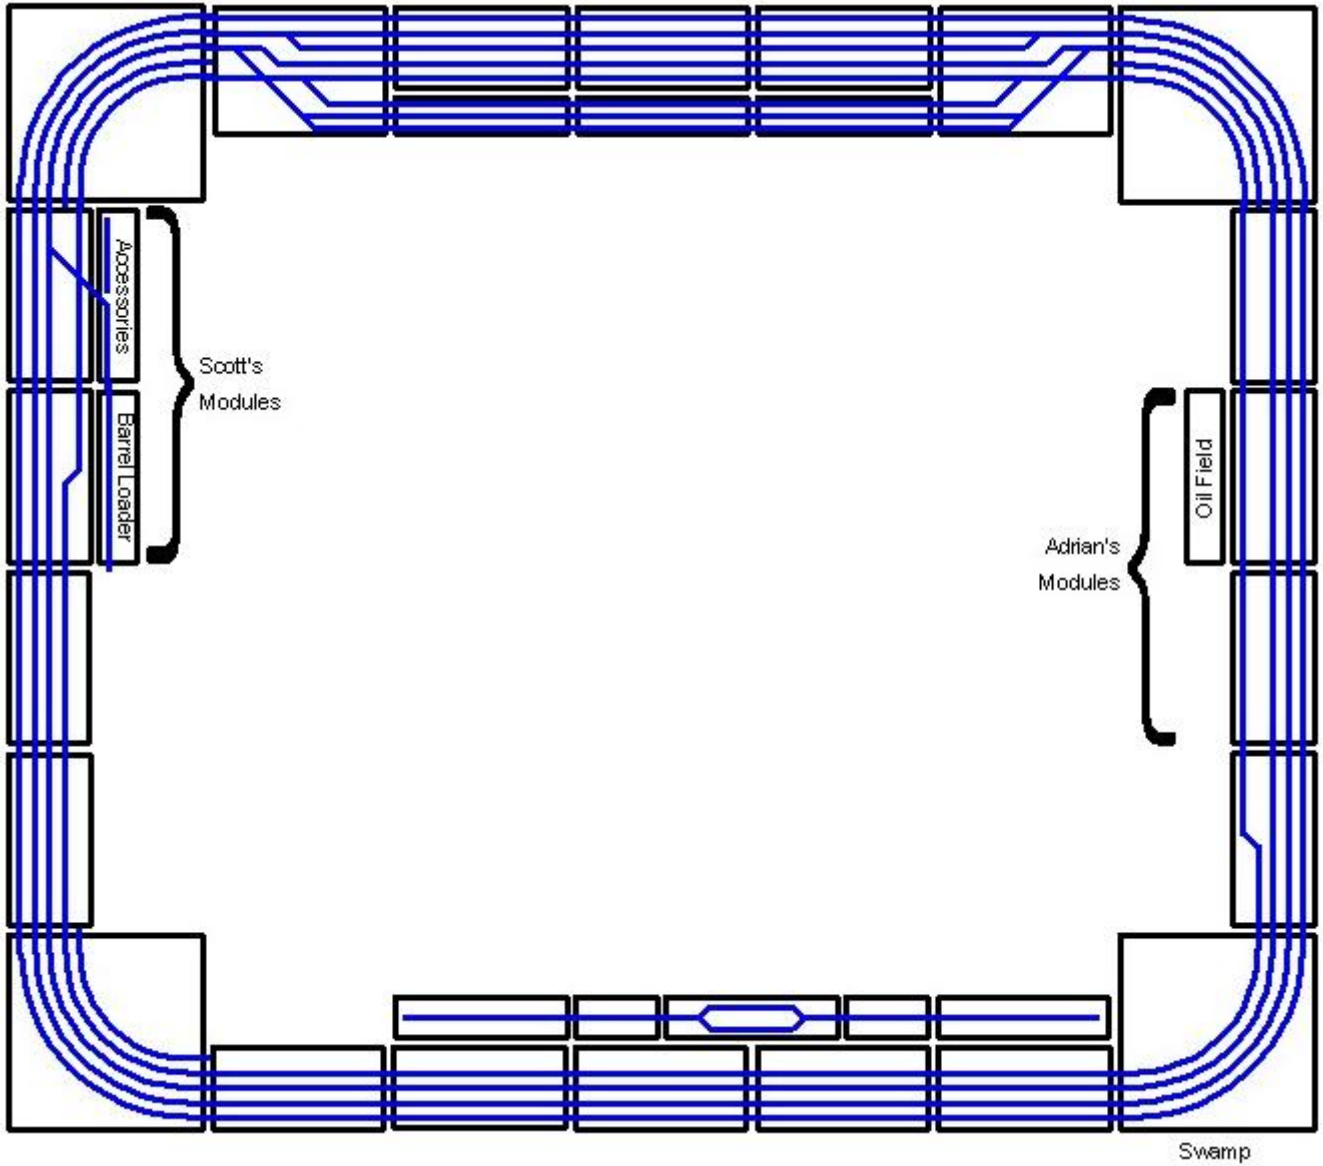

5x4 - AMRE – September, 2001

5x4 – Flatonia – October, 2001

5x5 - SAMRA – February, 2002

6x3 - GATS – March, 2002

6x6 and Circus – Fun Run – March, 2002

5x3 – New Braunfels Model Railroad Jamboree – April, 2002

6x5 L – RailFair – August, 2003

7x2 – Temple – September, 2003

6x6 L – Flatonia – October, 2003

7x2 L – Cedar Park – November-December, 2003