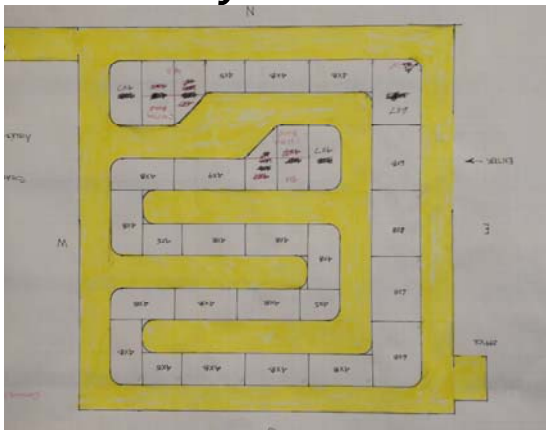

TRI-COUNTY MODEL RAILROAD CLUB

ESTABLISHED 1970

Future Layout

Model railroading offers a range of fun and excitement. You'll get to work with your hands, work with your mind, and have a great time exercising your imagination as you express yourself through something uniquely your own.

Tri-County Model Railroad Club, Inc. is a non-profit organization that has an "HO" scale model railroad layout located in Union Grove, Wisconsin.

Regular Monthly Business Meetings are held on the 3rd Sunday of the month at 3:00pm.

MORE CONSTRUCTION PHOTOS

ORE DOCK

BENCH WORK

SOUTH LEG – LOOKING EAST

ENTRANCE TO ENGINE YARD

TRACK LAYING MEMBERS AT WORK

Table construction has been completed as of August 2008.

Approximately 30% of the track plan has been approved with mainline construction started in these areas.