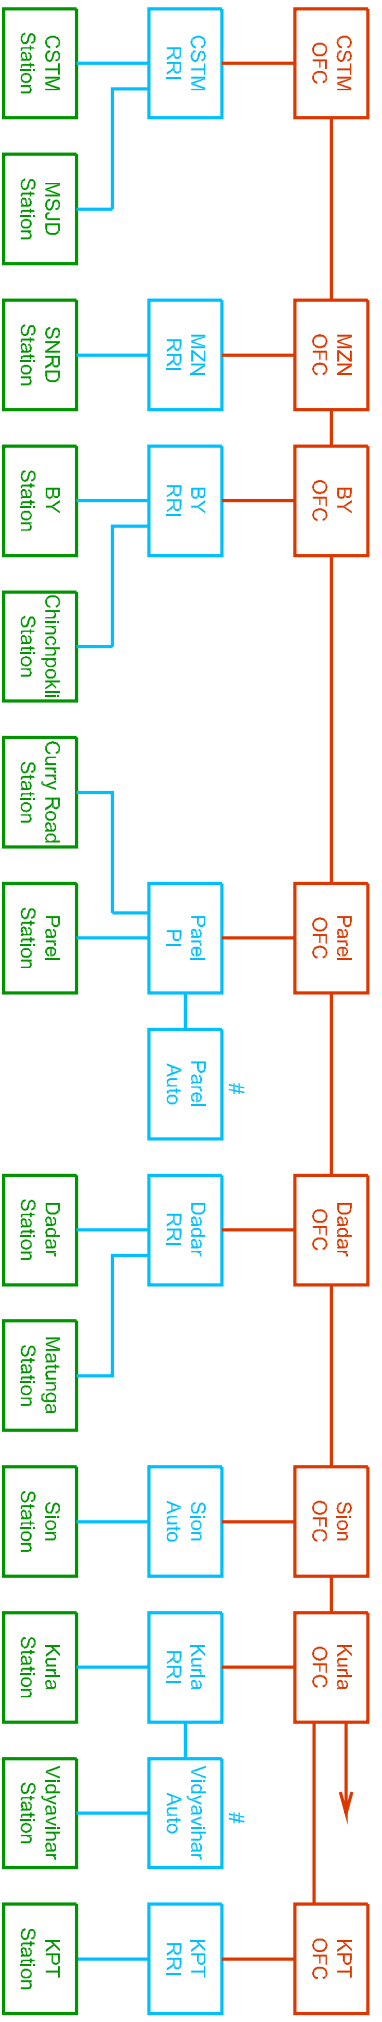

SCHEMATIC LAN ARRANGEMENT FOR TMS

= No FIU

FOR GUIDANCE PURPOSE