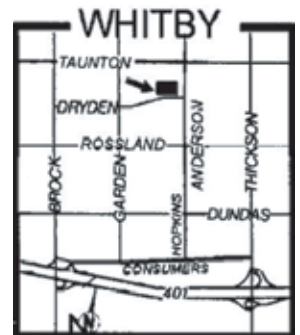

November 21st & 22nd, 2009

Saturday 10:00 am to 4:30 pm

Sunday 10:00 am to 4:00 pm

Father Leo J. Austin School

1020 Dryden Boulevard, Whitby
near Anderson St.

ADMISSION

Adults - $5.00

Children under 14 - $2.00

Under 5 - FREE!

Sponsored by the
Pine Ridge
Railroaders, Inc.