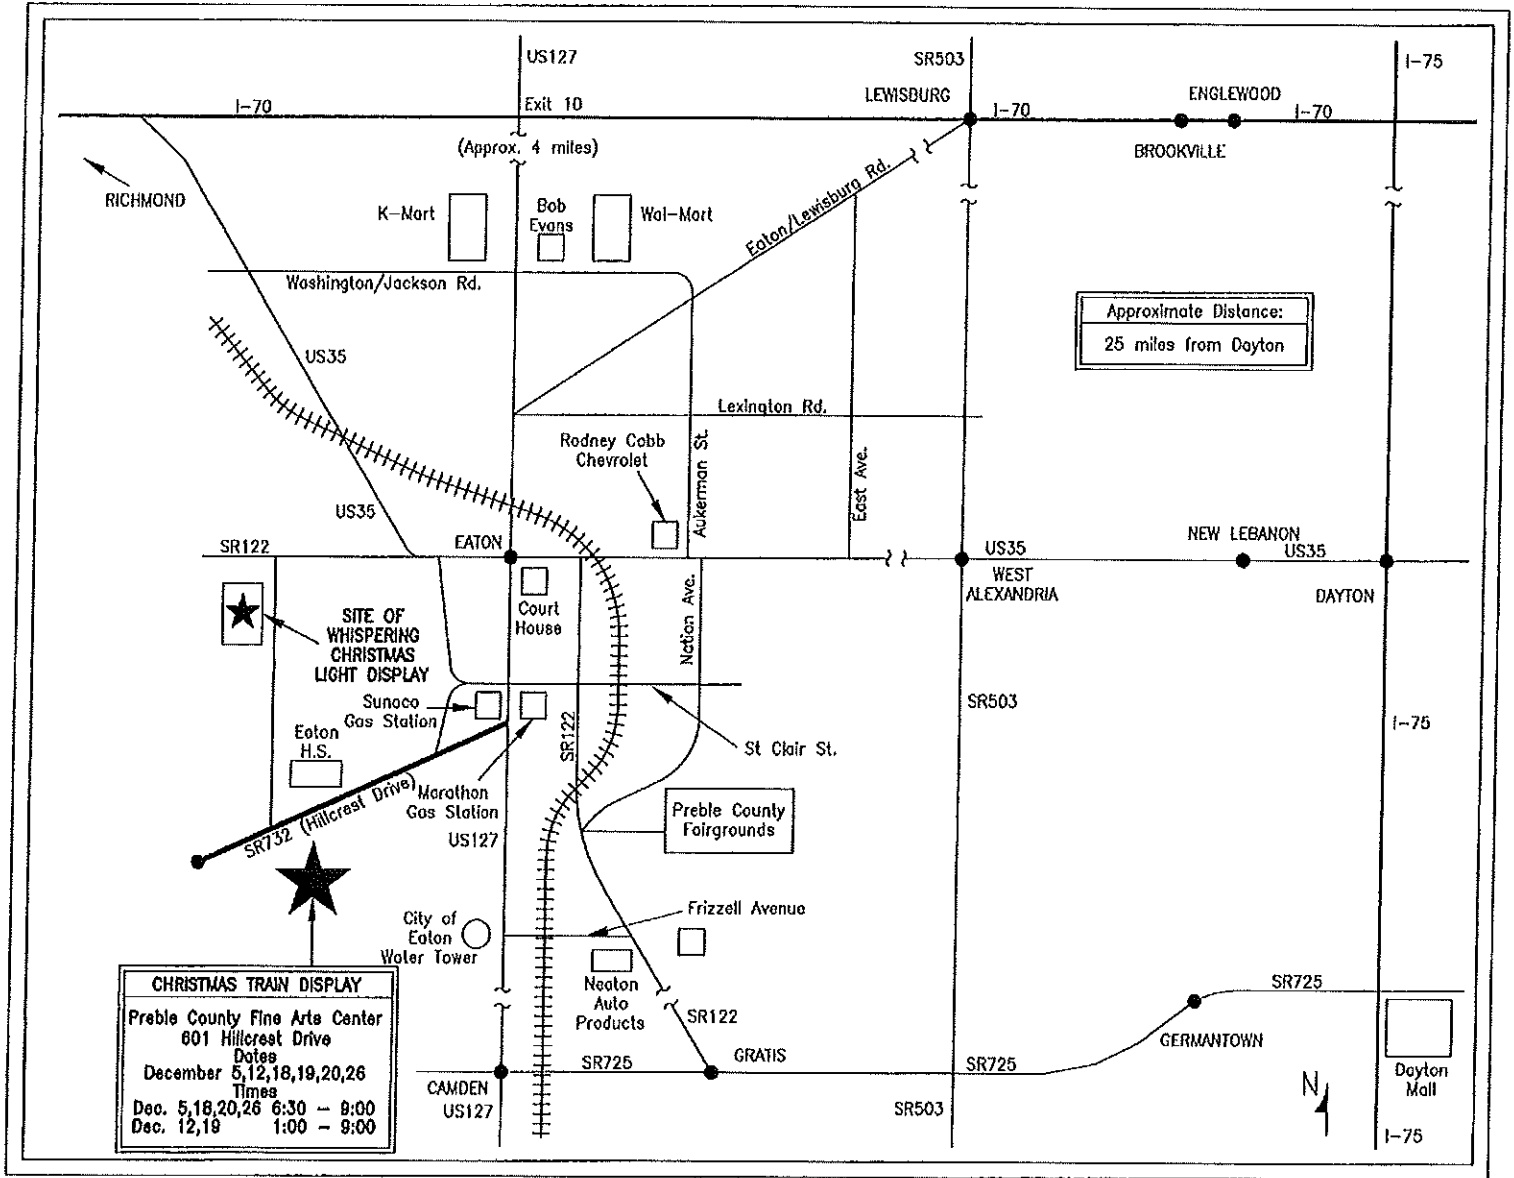

The Preble County Art Association and The Miami Valley S Gaugers Present...

The Christmas Trains

Model Train Displays & Trains in Art

Free Admission

Featuring train displays models N, HO, S, O & G. Hosted by the Miami Valley S Gaugers and other individuals. Special train display by Central Ohio LEGO Train Club. A drawing will be held for two train sets, an "S" Gauge Christmas Train Set and an HO Gauge Thomas The Tank Set donated by a local resident. The drawing for these trains will be the evening of December 20th, so the winners will have them in time for Christmas. Christmas crafts, and work by local artisans will be available for purchase.

Make sure you write your Name, School Grade & Phone number on the back of your entry.

Approximate Distance:
25 miles from Dayton

CHRISTMAS TRAIN DISPLAY
 Preble County Fine Arts Center
 601 Hillcrest Drive
 Dates
 5, 12, 18, 19, 20, 26
 Times
 Dec. 5, 18, 20, 26 6:30 - 9:00
 Dec. 12, 19 1:00 - 9:00

Dayton
Mall
I-75