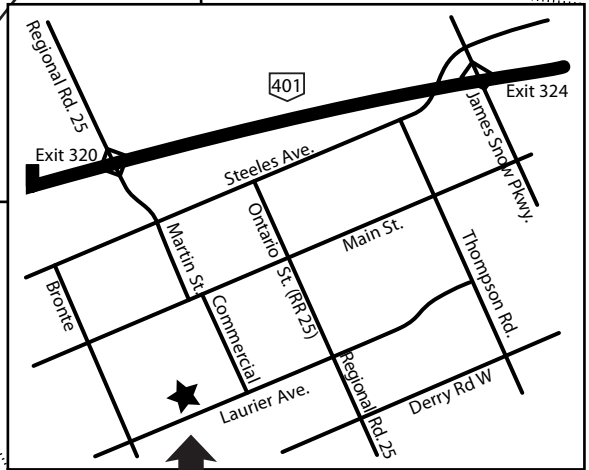

Model Railroad Flea Market

**Sunday
April 15,
2012**

**10:00 AM
to
3:00 PM**

John Tonelli Sports Centre
217 Laurier Avenue Milton L9T 3R5

Lots of parking on site and on side streets
(No parking on Laurier Avenue)

Admission:

- Adult \$5.00
- Youth..... \$2.00
- Children Under 6..... Free

Tables:

- 8 Foot \$40.00ea

For more info contact:

Steve McCoy

Cell: 416-817-4015

Email: supertraindude@yahoo.ca