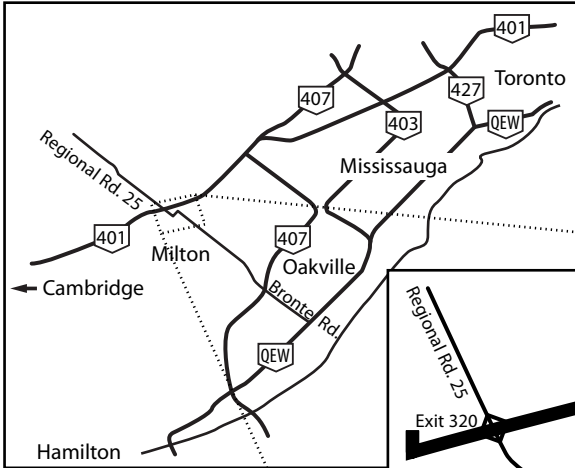

Model Railroad Flea Market

**Sunday
April 15,
2012**

**10:00 AM
to
3:00 PM**

John Tonelli Sports Centre
217 Laurier Avenue Milton L9T 3R5

Lots of parking on site and on side streets
(No parking on Laurier Avenue)