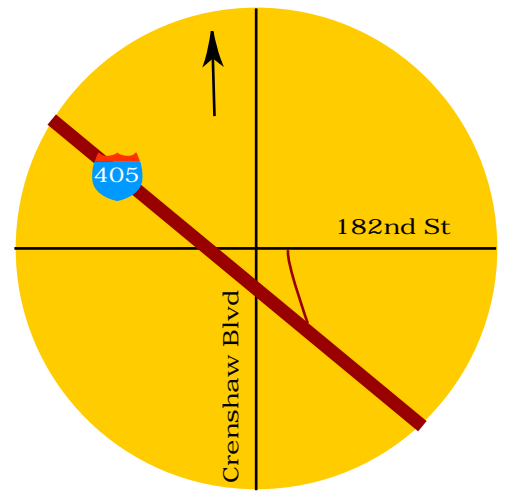

EL CAMINO COLLEGE

16007 Crenshaw Blvd.
Torrance, CA 90506
(310) 532-3670

Southbound on 405:

Take Redondo Beach Blvd. exit,
left on Redondo Beach Blvd.,
Stay in the far right lane and
take the on-ramp into the college.

Northbound on 405:

Take Crenshaw Blvd. exit,
left on 182nd St., right on
Crenshaw Blvd.