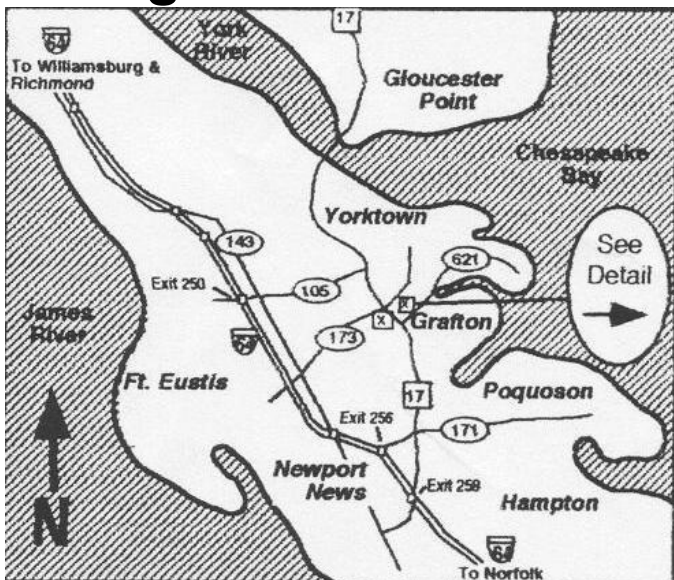

Chesapeake Bay Railroaders

110-F Dare Rd.
Grafton, VA 23692
(757) 890-0061 (Richard Andrews)
<http://www.trainweb.org/cbw/>

MODEL RAILROAD OPEN HOUSE

SEPTEMBER 26, 2009

10 a.m. to 6 p.m.

Come see the largest
HO scale layout in Virginia
FREE ADMISSION

Virginia Peninsula

Detailed View